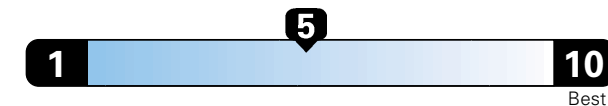

ALFA ROMEO STELVIO SPORT AWD

2019 MODEL YEAR

THIS VEHICLE IS MANUFACTURED TO MEET SPECIFIC UNITED STATES REQUIREMENTS. THIS VEHICLE IS NOT MANUFACTURED FOR SALE OR REGISTRATION OUTSIDE OF THE UNITED STATES.

MANUFACTURER'S SUGGESTED RETAIL PRICE OF THIS MODEL INCLUDING DEALER PREPARATION

Base Price: $42,195

ALFA STELVIO AWD

Exterior Color: Stromboli Gray Metallic Exterior Paint

Interior Color: Black Interior Color

Interior: Leather Seats

Engine: 2.0L 280HP Turbocharged I4 Engine

Transmission: 8-Speed Automatic Transmission

STANDARD EQUIPMENT (UNLESS REPLACED BY OPTIONAL EQUIPMENT)

FUNCTIONAL/SAFETY FEATURES

- Supplemental Front Seat-Mounted Side Airbags
- LATCH Ready Child Seat Anchor System
- Rear Back-Up Camera
- Rear Parking Assist Sensors
- Remote Keyless Entry
- Pushbutton Start
- Remote-Start System
- Stop / Start System
- Alfa DNA Drive Mode System
- Carbon Fiber Drive Shaft
- Cruise Control
- Power Folding Heated Mirrors
- Rain-Sensitive Windshield Wipers
- Power Liftgate with Remote Liftgate Release
- Hill Descent Control
- Engine Cover with Alfa Romeo Script

INTERIOR FEATURES

- 6.5-Inch AM / FM Radio with Bluetooth®
- Apple CarPlay®
- Google Android Auto™
- Cluster 7.0-Inch TFT Color Display
- 8-Speaker Audio System
- Media Input Hub with Aux
- Dual Rear Charge USB Ports
- 12-Volt Center Console Power Outlet
- Leather-Wrapped Steering Wheel
- Steering Wheel Mounted Audio Controls
- Ambient Lighting Package
- Auto-Dimming Rear View Mirror with Microphone
- A/C Auto Temperature Control w/Dual Zone Control
- Power 6-Way Driver Seat
- Power 6-Way Front Passenger Seat
- Power 4-Way Driver Lumbar Adjust
- Power 4-Way Passenger Lumbar Adjust
- Driver Seat Memory
- Cargo Compartment Cover

EXTERIOR FEATURES