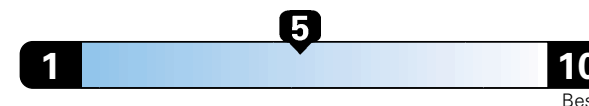

Annual fuel cost

$1,900

Fuel Economy & Greenhouse Gas Rating (tailpipe only)