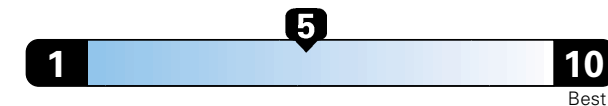

ALFA ROMEO STELVIO SPORT AWD

2019 MODEL YEAR

THIS VEHICLE IS MANUFACTURED TO MEET SPECIFIC UNITED STATES REQUIREMENTS. THIS VEHICLE IS NOT MANUFACTURED FOR SALE OR REGISTRATION OUTSIDE OF THE UNITED STATES.

MANUFACTURER'S SUGGESTED RETAIL PRICE OF THIS MODEL INCLUDING DEALER PREPARATION

Base Price: **$42,195**

ALFA STELVIO AWD

Exterior Color: Vulcano Black Metallic Exterior Paint

Interior Color: Black Interior Color

Interior: Leather Seats

Engine: 2.0L 280HP Turbocharged I4 Engine

Transmission: 8-Speed Automatic Transmission

STANDARD EQUIPMENT (UNLESS REPLACED BY OPTIONAL EQUIPMENT)

FUNCTIONAL/SAFETY FEATURES

- Supplemental Front Seat-Mounted Side Airbags
- LATCH Ready Child Seat Anchor System
- Rear Back-Up Camera
- Rear Parking Assist Sensors
- Remote Keyless Entry
- Pushbutton Start
- Remote-Start System
- Stop / Start System
- Alfa DNA Drive Mode System
- Carbon Fiber Drive Shaft
- Cruise Control
- Power Folding Heated Mirrors
- Rain-Sensitive Windshield Wipers
- Power Liftgate with Remote Liftgate Release
- Hill Descent Control
- Engine Cover with Alfa Romeo Script

INTERIOR FEATURES

- 6.5-Inch AM / FM Radio with Bluetooth®
- Apple CarPlay®
- Google Android Auto™
- Cluster 7.0-Inch TFT Color Display
- 8-Speaker Audio System
- Media Input Hub with Aux
- Dual Rear Charge USB Ports
- 12-Volt Center Console Power Outlet
- Leather-Wrapped Steering Wheel
- Steering Wheel Mounted Audio Controls
- Ambient Lighting Package
- Auto-Dimming Rear View Mirror with Microphone
- A/C Auto Temperature Control w/Dual Zone Control
- Power 6-Way Driver Seat
- Power 6-Way Front Passenger Seat
- Power 4-Way Driver Lumbar Adjust
- Power 4-Way Passenger Lumbar Adjust
- Driver Seat Memory
- Cargo Compartment Cover

EXTERIOR FEATURES

- 18-Inch x 8.0-Inch 5-Spoke Aluminum Wheels
- 235/60R18 All Season Tires