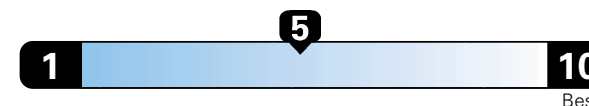

ALFA ROMEO STELVIO AWD

2019 MODEL YEAR

THIS VEHICLE IS MANUFACTURED TO MEET SPECIFIC UNITED STATES REQUIREMENTS. THIS VEHICLE IS NOT MANUFACTURED FOR SALE OR REGISTRATION OUTSIDE OF THE UNITED STATES.

MANUFACTURER'S SUGGESTED RETAIL PRICE OF THIS MODEL INCLUDING DEALER PREPARATION

Base Price: $42,195

ALFA STELVIO AWD

Exterior Color: Alfa Rosso (Red) Exterior Paint

Interior Color: Black/Chocolate Interior Colors

Interior: Leather Seats

Engine: 2.0L 280HP Turbocharged I4 Engine

Transmission: 8-Speed Automatic Transmission

STANDARD EQUIPMENT (UNLESS REPLACED BY OPTIONAL EQUIPMENT)

FUNCTIONAL/SAFETY FEATURES

- Supplemental Front Seat-Mounted Side Airbags
- LATCH Ready Child Seat Anchor System
- Rear Back-Up Camera
- Rear Parking Assist Sensors
- Remote Keyless Entry
- Pushbutton Start
- Remote-Start System
- Stop / Start System
- Alfa DNA Drive Mode System
- Carbon Fiber Drive Shaft
- Cruise Control
- Power Folding Heated Mirrors
- Rain-Sensitive Windshield Wipers
- Power Liftgate with Remote Liftgate Release
- Hill Descent Control
- Engine Cover with Alfa Romeo Script

INTERIOR FEATURES

- 6.5-Inch AM / FM Radio with Bluetooth®
- Apple CarPlay®
- Google Android Auto™
- Cluster 7.0-Inch TFT Color Display
- 8-Speaker Audio System
- Media Input Hub with Aux
- Dual Rear Charge USB Ports
- 12-Volt Center Console Power Outlet
- Leather-Wrapped Steering Wheel
- Steering Wheel Mounted Audio Controls
- Ambient Lighting Package
- Auto-Dimming Rear View Mirror with Microphone
- A/C Auto Temperature Control w/Dual Zone Control
- Power 6-Way Driver Seat
- Power 6-Way Front Passenger Seat
- Power 4-Way Driver Lumbar Adjust
- Power 4-Way Passenger Lumbar Adjust
- Driver Seat Memory
- Cargo Compartment Cover

EXTERIOR FEATURES