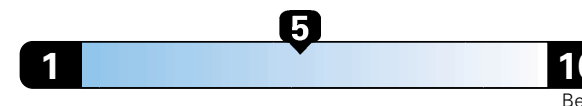

ALFA ROMEO STELVIO AWD

2019 MODEL YEAR

THIS VEHICLE IS MANUFACTURED TO MEET SPECIFIC UNITED STATES REQUIREMENTS. THIS VEHICLE IS NOT MANUFACTURED FOR SALE OR REGISTRATION OUTSIDE OF THE UNITED STATES.

MANUFACTURER'S SUGGESTED RETAIL PRICE OF THIS MODEL INCLUDING DEALER PREPARATION

Base Price: $42,295

ALFA STELVIO AWD

Exterior Color: Alfa White Exterior Paint

Interior Color: Black / Red Interior Colors

Interior: Leather Seats

Engine: 2.0L 280HP Turbocharged I4 Engine

Transmission: 8-Speed Automatic Transmission

STANDARD EQUIPMENT (UNLESS REPLACED BY OPTIONAL EQUIPMENT)

FUNCTIONAL/SAFETY FEATURES

Supplemental Front Seat-Mounted Side Airbags

LATCH Ready Child Seat Anchor System

Rear Back-Up Camera

Rear Parking Assist Sensors

Remote Keyless Entry

Pushbutton Start

Remote-Start System

Stop / Start System

Alfa DNA Drive Mode System

Carbon Fiber Drive Shaft

Cruise Control

Power Folding Heated Mirrors

Rain-Sensitive Windshield Wipers

Power Liftgate with Remote Liftgate Release

Hill Descent Control

Engine Cover with Alfa Romeo Script

INTERIOR FEATURES

6.5-Inch AM / FM Radio with Bluetooth®

Apple CarPlay®

Google Android Auto™

Cluster 7.0-Inch TFT Color Display

8-Speaker Audio System

Media Input Hub with Aux

Dual Rear Charge USB Ports

12-Volt Center Console Power Outlet

Leather-Wrapped Steering Wheel

Steering Wheel Mounted Audio Controls

Ambient Lighting Package

Auto-Dimming Rear View Mirror with Microphone

A/C Auto Temperature Control w/Dual Zone Control

Power 6-Way Driver Seat

Power 6-Way Front Passenger Seat

4-Way Power Driver Lumbar Adjust

4-Way Power Passenger Lumbar Adjust

Driver Seat Memory

Cargo Compartment Cover

EXTERIOR FEATURES

18-Inch x 8.0-Inch 5-Spoke Aluminum Wheels

235/60R18 All Season Tires