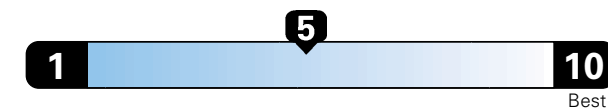

ALFA ROMEO STELVIO SPORT AWD

2019 MODEL YEAR

THIS VEHICLE IS MANUFACTURED TO MEET SPECIFIC UNITED STATES REQUIREMENTS. THIS VEHICLE IS NOT MANUFACTURED FOR SALE OR REGISTRATION OUTSIDE OF THE UNITED STATES.

MANUFACTURER'S SUGGESTED RETAIL PRICE OF THIS MODEL INCLUDING DEALER PREPARATION

Base Price: $42,195

ALFA STELVIO AWD
Exterior Color: Alfa White Exterior Paint
Interior Color: Black/Chocolate Interior Colors
Interior: Leather Seats
Engine: 2.0L 280HP Turbocharged I4 Engine
Transmission: 8-Speed Automatic Transmission

STANDARD EQUIPMENT (UNLESS REPLACED BY OPTIONAL EQUIPMENT)

FUNCTIONAL/SAFETY FEATURES
Supplemental Front Seat-Mounted Side Airbags
LATCH Ready Child Seat Anchor System
Rear Back-Up Camera
Rear Parking Assist Sensors
Remote Keyless Entry
Pushbutton Start
Remote-Start System
Stop / Start System
Alfa DNA Drive Mode System
Carbon Fiber Drive Shaft
Cruise Control
Power Folding Heated Mirrors
Rain-Sensitive Windshield Wipers
Power Liftgate with Remote Liftgate Release
Hill Descent Control
Engine Cover with Alfa Romeo Script

INTERIOR FEATURES

6.5-Inch AM / FM Radio with Bluetooth®
Apple CarPlay®
Google Android Auto™
Cluster 7.0-Inch TFT Color Display
8-Speaker Audio System
Media Input Hub with Aux
Dual Rear Charge USB Ports
12-Volt Center Console Power Outlet
Leather-Wrapped Steering Wheel
Steering Wheel Mounted Audio Controls
Ambient Lighting Package
Auto-Dimming Rear View Mirror with Microphone
A/C Auto Temperature Control w/Dual Zone Control
Power 6-Way Driver Seat
Power 6-Way Front Passenger Seat
Power 4-Way Driver Lumbar Adjust
Power 4-Way Passenger Lumbar Adjust
Driver Seat Memory
Cargo Compartment Cover

EXTERIOR FEATURES