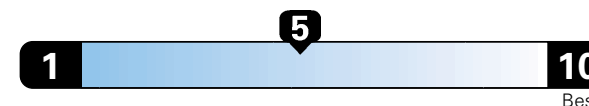

ALFA ROMEO STELVIO SPORT AWD

2019 MODEL YEAR

THIS VEHICLE IS MANUFACTURED TO MEET SPECIFIC UNITED STATES REQUIREMENTS. THIS VEHICLE IS NOT MANUFACTURED FOR SALE OR REGISTRATION OUTSIDE OF THE UNITED STATES.

MANUFACTURER'S SUGGESTED RETAIL PRICE OF THIS MODEL INCLUDING DEALER PREPARATION

Base Price: $42,195

ALFA STELVIO AWD

Exterior Color: Alfa White Exterior Paint

Interior Color: Black / Red Interior Colors

Interior: Leather Seats

Engine: 2.0L 280HP Turbocharged I4 Engine

Transmission: 8-Speed Automatic Transmission

STANDARD EQUIPMENT (UNLESS REPLACED BY OPTIONAL EQUIPMENT)

FUNCTIONAL/SAFETY FEATURES

Supplemental Front Seat-Mounted Side Airbags

LATCH Ready Child Seat Anchor System

Rear Back-Up Camera

Rear Parking Assist Sensors

Remote Keyless Entry

Pushbutton Start

Remote-Start System

Stop / Start System

Alfa DNA Drive Mode System

Carbon Fiber Drive Shaft

Cruise Control

Power Folding Heated Mirrors

Rain-Sensitive Windshield Wipers

Power Liftgate with Remote Liftgate Release

Hill Descent Control

Engine Cover with Alfa Romeo Script

INTERIOR FEATURES

6.5-Inch AM / FM Radio with Bluetooth®

Apple CarPlay®

Google Android Auto™

Cluster 7.0-Inch TFT Color Display

8-Speaker Audio System

Media Input Hub with Aux

Dual Rear Charge USB Ports

12-Volt Center Console Power Outlet

Leather-Wrapped Steering Wheel

Steering Wheel Mounted Audio Controls

Ambient Lighting Package

Auto-Dimming Rear View Mirror with Microphone

A/C Auto Temperature Control w/Dual Zone Control

Power 6-Way Driver Seat

Power 6-Way Front Passenger Seat

Power 4-Way Driver Lumbar Adjust

Power 4-Way Passenger Lumbar Adjust

Driver Seat Memory

Cargo Compartment Cover

EXTERIOR FEATURES

18-Inch x 8.0-Inch 5-Spoke Aluminum Wheels

235/60R18 All Season Tires