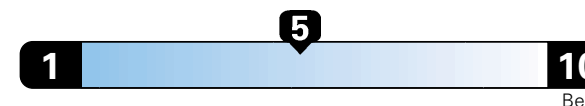

This vehicle emits 364 grams CO2 per mile. The best emits 0 grams per mile (tailpipe only). Producing and distributing fuel also creates emissions; learn more at fuelconomy.gov.

Smog Rating (tailpipe only)