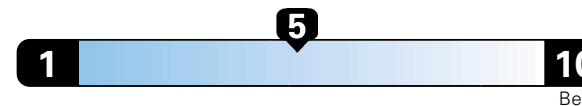

ALFA ROMEO STELVIO SPORT AWD

2019 MODEL YEAR

THIS VEHICLE IS MANUFACTURED TO MEET SPECIFIC UNITED STATES REQUIREMENTS. THIS VEHICLE IS NOT MANUFACTURED FOR SALE OR REGISTRATION OUTSIDE OF THE UNITED STATES.

MANUFACTURER'S SUGGESTED RETAIL PRICE OF THIS MODEL INCLUDING DEALER PREPARATION

Base Price: **$42,195**

ALFA STELVIO AWD
Exterior Color: Alfa Rosso (Red) Exterior Paint
Interior Color: Black Interior Color
Interior: Leather Seats
Engine: 2.0L 280HP Turbocharged I4 Engine
Transmission: 8-Speed Automatic Transmission

STANDARD EQUIPMENT (UNLESS REPLACED BY OPTIONAL EQUIPMENT)

FUNCTIONAL/SAFETY FEATURES
Supplemental Front Seat-Mounted Side Airbags
LATCH Ready Child Seat Anchor System
Rear Back-Up Camera
Rear Parking Assist Sensors
Remote Keyless Entry
Pushbutton Start
Remote-Start System
Stop / Start System
Alfa DNA Drive Mode System
Carbon Fiber Drive Shaft
Cruise Control
Power Folding Heated Mirrors
Rain-Sensitive Windshield Wipers
Power Liftgate with Remote Liftgate Release
Hill Descent Control
Engine Cover with Alfa Romeo Script

INTERIOR FEATURES
6.5-Inch AM / FM Radio with Bluetooth®
Apple CarPlay®
Google Android Auto™
Cluster 7.0-Inch TFT Color Display
8-Speaker Audio System
Media Input Hub with Aux
Dual Rear Charge USB Ports
12-Volt Center Console Power Outlet
Leather-Wrapped Steering Wheel
Steering Wheel Mounted Audio Controls
Ambient Lighting Package
Auto-Dimming Rear View Mirror with Microphone
A/C Auto Temperature Control w/Dual Zone Control
Power 6-Way Driver Seat
Power 6-Way Front Passenger Seat
Power 4-Way Driver Lumbar Adjust
Power 4-Way Passenger Lumbar Adjust
Driver Seat Memory
Cargo Compartment Cover