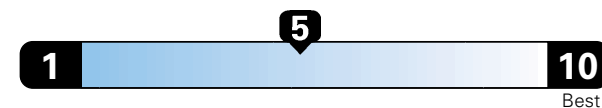

FCA US LLC

Fuel Economy and Environment

Gasoline Vehicle

Fuel Economy These estimates reflect new EPA methods beginning with 2017 models.
24 MPG
combined city/hwy
22 city
28 highway

Small SUV 4WD range from 18 to 120 MPG .
The best vehicle rates 136 MPGe.

4.2 gallons per 100 miles

You spend
\$2,500
in fuel costs
over 5 years
compared to the
average new vehicle.

Annual fuel cost
\$1,900

Fuel Economy & Greenhouse Gas Rating (tailpipe only)

Smog Rating (tailpipe only)