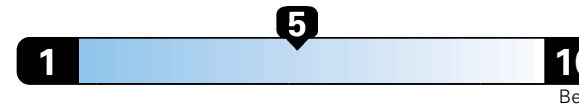

ALFA ROMEO STELVIO SPORT AWD

2019 MODEL YEAR

THIS VEHICLE IS MANUFACTURED TO MEET SPECIFIC UNITED STATES REQUIREMENTS. THIS VEHICLE IS NOT MANUFACTURED FOR SALE OR REGISTRATION OUTSIDE OF THE UNITED STATES.

MANUFACTURER'S SUGGESTED RETAIL PRICE OF THIS MODEL INCLUDING DEALER PREPARATION

Base Price: **$42,545**

ALFA STELVIO AWD

Exterior Color: Alfa Rosso (Red) Exterior Paint

Interior Color: Black Interior Color

Interior: Leather Seats

Engine: 2.0L 280HP Turbocharged I4 Engine

Transmission: 8-Speed Automatic Transmission

STANDARD EQUIPMENT (UNLESS REPLACED BY OPTIONAL EQUIPMENT)

FUNCTIONAL/SAFETY FEATURES

Supplemental Front Seat-Mounted Side Airbags

LATCH Ready Child Seat Anchor System

Rear Back-Up Camera

Rear Parking Assist Sensors

Remote Keyless Entry

Push-Button Start

Remote-Start System

Stop / Start System

Alfa DNA Drive Mode System

Carbon Fiber Drive Shaft

Cruise Control

Power Folding Heated Mirrors

Rain-Sensitive Windshield Wipers

Power Liftgate with Remote Liftgate Release

Hill Descent Control

Engine Cover with Alfa Romeo Script

INTERIOR FEATURES

6.5-Inch AM / FM Radio with Bluetooth®

Apple CarPlay®

Google Android Auto™

Cluster 7.0-Inch TFT Color Display

8-Speaker Audio System

Media Input Hub with Aux

Dual Rear Charge USB Ports

12-Volt Center Console Power Outlet

Leather-Wrapped Steering Wheel

Steering Wheel Mounted Audio Controls

Ambient Lighting Package

Auto-Dimming Rear View Mirror with Microphone

A/C Auto Temperature Control w/Dual Zone Control

Power 6-Way Driver Seat

Power 6-Way Front Passenger Seat

4-Way Power Driver Lumbar Adjust

4-Way Power Passenger Lumbar Adjust

Driver Seat Memory

Cargo Compartment Cover

EXTERIOR FEATURES

18-Inch x 8.0-Inch 5-Spoke Aluminum Wheels

235/60R18 All Season Tires