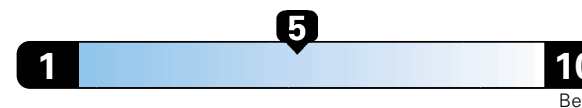

ALFA ROMEO STELVIO SPORT AWD

2019 MODEL YEAR

THIS VEHICLE IS MANUFACTURED TO MEET SPECIFIC UNITED STATES REQUIREMENTS. THIS VEHICLE IS NOT MANUFACTURED FOR SALE OR REGISTRATION OUTSIDE OF THE UNITED STATES.

MANUFACTURER'S SUGGESTED RETAIL PRICE OF THIS MODEL INCLUDING DEALER PREPARATION

Base Price: $42,195

ALFA STELVIO AWD
Exterior Color: Vesuvio Gray Metallic Exterior Paint
Interior Color: Black Interior Color
Interior: Leather Seats
Engine: 2.0L 280HP Turbocharged I4 Engine
Transmission: 8-Speed Automatic Transmission

STANDARD EQUIPMENT (UNLESS REPLACED BY OPTIONAL EQUIPMENT)

FUNCTIONAL/SAFETY FEATURES
Supplemental Front Seat-Mounted Side Airbags
LATCH Ready Child Seat Anchor System
Rear Back-Up Camera
Rear Parking Assist Sensors
Remote Keyless Entry
Pushbutton Start
Remote-Start System
Stop / Start System
Alfa DNA Drive Mode System
Carbon Fiber Drive Shaft
Cruise Control
Power Folding Heated Mirrors
Rain-Sensitive Windshield Wipers
Power Liftgate with Remote Liftgate Release
Hill Descent Control
Engine Cover with Alfa Romeo Script

INTERIOR FEATURES
6.5-Inch AM / FM Radio with Bluetooth®
Apple CarPlay®
Google Android Auto™
Cluster 7.0-Inch TFT Color Display
8-Speaker Audio System
Media Input Hub with Aux
Dual Rear Charge USB Ports
12-Volt Center Console Power Outlet
Leather-Wrapped Steering Wheel
Steering Wheel Mounted Audio Controls
Ambient Lighting Package
Auto-Dimming Rear View Mirror with Microphone
A/C Auto Temperature Control w/Dual Zone Control
Power 6-Way Driver Seat
Power 6-Way Front Passenger Seat
Power 4-Way Driver Lumbar Adjust
Power 4-Way Passenger Lumbar Adjust
Driver Seat Memory
Cargo Compartment Cover