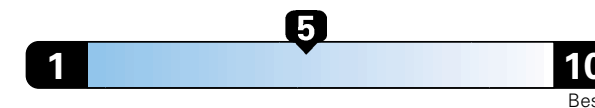

FCA US LLC

Fuel Economy and Environment

Gasoline Vehicle

Fuel Economy These estimates reflect new EPA methods beginning with 2017 models.

24 MPG
combined city/hwy
22 city
28 highway

Small SUV 4WD range from 18 to 120 MPG .
The best vehicle rates 136 MPGe.

4.2 gallons per 100 miles

You spend
\$2,500
in fuel costs
over 5 years
compared to the
average new vehicle.

Annual fuel cost
\$1,900

Fuel Economy & Greenhouse Gas Rating (tailpipe only)

Smog Rating (tailpipe only)