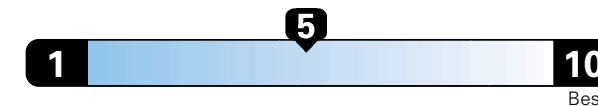

ALFA ROMEO STELVIO AWD

2019 MODEL YEAR

THIS VEHICLE IS MANUFACTURED TO MEET SPECIFIC UNITED STATES REQUIREMENTS. THIS VEHICLE IS NOT MANUFACTURED FOR SALE OR REGISTRATION OUTSIDE OF THE UNITED STATES.

MANUFACTURER'S SUGGESTED RETAIL PRICE OF THIS MODEL INCLUDING DEALER PREPARATION

Base Price: **$42,545**

ALFA STELVIO AWD

Exterior Color: Vulcano Black Metallic Exterior Paint

Interior Color: Black/Chocolate Interior Colors

Interior: Leather Seats

Engine: 2.0L 280HP Turbocharged I4 Engine

Transmission: 8-Speed Automatic Transmission

STANDARD EQUIPMENT (UNLESS REPLACED BY OPTIONAL EQUIPMENT)

FUNCTIONAL/SAFETY FEATURES

- Supplemental Front Seat-Mounted Side Airbags
- LATCH Ready Child Seat Anchor System
- Rear Back-Up Camera
- Rear Parking Assist Sensors
- Remote Keyless Entry
- Push-Button Start
- Remote-Start System
- Stop / Start System
- Alfa DNA Drive Mode System
- Carbon Fiber Drive Shaft
- Cruise Control
- Power Folding Heated Mirrors
- Rain-Sensitive Windshield Wipers
- Power Liftgate with Remote Liftgate Release
- Hill Descent Control
- Engine Cover with Alfa Romeo Script

INTERIOR FEATURES

- 6.5-Inch AM / FM Radio with Bluetooth®
- Apple CarPlay®
- Google Android Auto™
- Cluster 7.0-Inch TFT Color Display
- 8-Speaker Audio System
- Media Input Hub with Aux
- Dual Rear Charge USB Ports
- 12-Volt Center Console Power Outlet
- Leather-Wrapped Steering Wheel
- Steering Wheel Mounted Audio Controls
- Ambient Lighting Package
- Auto-Dimming Rear View Mirror with Microphone
- A/C Auto Temperature Control w/Dual Zone Control
- Power 6-Way Driver Seat
- Power 6-Way Front Passenger Seat
- 4-Way Power Driver Lumbar Adjust
- 4-Way Power Passenger Lumbar Adjust
- Driver Seat Memory
- Cargo Compartment Cover

EXTERIOR FEATURES