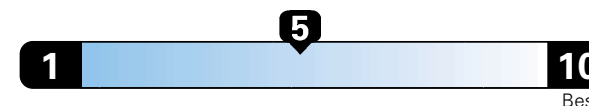

ALFA ROMEO STELVIO SPORT AWD

2019 MODEL YEAR

THIS VEHICLE IS MANUFACTURED TO MEET SPECIFIC UNITED STATES REQUIREMENTS. THIS VEHICLE IS NOT MANUFACTURED FOR SALE OR REGISTRATION OUTSIDE OF THE UNITED STATES.

MANUFACTURER'S SUGGESTED RETAIL PRICE OF THIS MODEL INCLUDING DEALER PREPARATION

Base Price: **$42,195**

ALFA STELVIO AWD

Exterior Color: Alfa White Exterior Paint

Interior Color: Black / Red Interior Colors

Interior: Leather Seats

Engine: 2.0L 280HP Turbocharged I4 Engine

Transmission: 8-Speed Automatic Transmission

STANDARD EQUIPMENT (UNLESS REPLACED BY OPTIONAL EQUIPMENT)

FUNCTIONAL/SAFETY FEATURES

Supplemental Front Seat-Mounted Side Airbags

LATCH Ready Child Seat Anchor System

Rear Back-Up Camera

Rear Parking Assist Sensors

Remote Keyless Entry

Pushbutton Start

Remote-Start System

Stop / Start System

Alfa DNA Drive Mode System

Carbon Fiber Drive Shaft

Cruise Control

Power Folding Heated Mirrors

Rain-Sensitive Windshield Wipers

Power Liftgate with Remote Liftgate Release

Hill Descent Control

Engine Cover with Alfa Romeo Script

INTERIOR FEATURES

6.5-Inch AM / FM Radio with Bluetooth®

Apple CarPlay®

Google Android Auto™

Cluster 7.0-Inch TFT Color Display

8-Speaker Audio System

Media Input Hub with Aux

Dual Rear Charge USB Ports

12-Volt Center Console Power Outlet

Leather-Wrapped Steering Wheel

Steering Wheel Mounted Audio Controls

Ambient Lighting Package

Auto-Dimming Rear View Mirror with Microphone

A/C Auto Temperature Control w/Dual Zone Control

Power 6-Way Driver Seat

Power 6-Way Front Passenger Seat

Power 4-Way Driver Lumbar Adjust

Power 4-Way Passenger Lumbar Adjust

Driver Seat Memory

Cargo Compartment Cover

EXTERIOR FEATURES

18-Inch x 8.0-Inch 5-Spoke Aluminum Wheels

235/60R18 All Season Tires