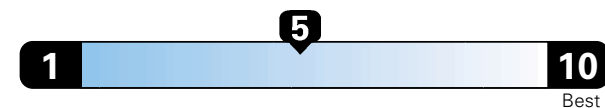

ALFA ROMEO STELVIO TI SPORT AWD

2019 MODEL YEAR

THIS VEHICLE IS MANUFACTURED TO MEET SPECIFIC UNITED STATES REQUIREMENTS. THIS VEHICLE IS NOT MANUFACTURED FOR SALE OR REGISTRATION OUTSIDE OF THE UNITED STATES.

MANUFACTURER'S SUGGESTED RETAIL PRICE OF THIS MODEL INCLUDING DEALER PREPARATION

Base Price: $44,195

ALFA STELVIO TI AWD
Exterior Color: Vesuvio Gray Metallic Exterior Paint
Interior Color: Black Interior Color
Interior: Sport Leather Seats
Engine: 2.0L 280HP Turbocharged I4 Engine
Transmission: 8-Speed Automatic Transmission

STANDARD EQUIPMENT (UNLESS REPLACED BY OPTIONAL EQUIPMENT)

1. **FUNCTIONAL/SAFETY FEATURES**
2. Supplemental Front Seat-Mounted Side Airbags
   - LATCH Ready Child Seat Anchor System
   - Rear Back-Up Camera
   - Front / Rear Park-Assist Sensors
   - Remote Keyless Entry
   - Pushbutton Start
   - Remote-Start System
   - Stop / Start System
   - Alfa DNA Drive Mode System
   - Carbon Fiber Drive Shaft
   - Power Folding Heated Mirrors
   - Rain-Sensitive Windshield Wipers
   - Heated Washer Nozzles
   - Power Liftgate with Remote Liftgate Release
   - Hill Descent Control
   - Tire Service Kit

1. **INTERIOR FEATURES**
- 8.8-Inch AM / FM Bluetooth® Radio
  - Apple CarPlay®
  - Google Android Auto™
  - SiriusXM® with 1-Year Radio Sub Call 800-643-2112
  - Cluster 7.0-Inch TFT Color Display
  - 8-Speaker Audio System
  - Media Input Hub with Aux
  - Dual Rear Charge USB Ports
  - 12-Volt Center Console Power Outlet
  - Dark Gray Oak Wood Interior Trim
  - Leather-Wrapped Steering Wheel
  - Steering Wheel Mounted Audio Controls
  - Heated Steering Wheel
  - Heated Front Seats
  - Power 6-Way Driver Seat
  - Power 6-Way Front Passenger Seat
  - Power 4-Way Driver Lumbar Adjust
  - Power 4-Way Passenger Lumbar Adjust
  - Ambient Lighting Package
  - A/C Auto Temperature Control w/Dual Zone Control