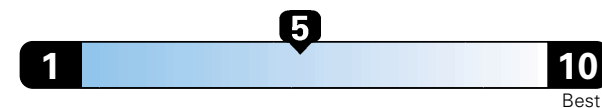

ALFA ROMEO STELVIO TI SPORT AWD

2019 MODEL YEAR

THIS VEHICLE IS MANUFACTURED TO MEET SPECIFIC UNITED STATES REQUIREMENTS. THIS VEHICLE IS NOT MANUFACTURED FOR SALE OR REGISTRATION OUTSIDE OF THE UNITED STATES.

MANUFACTURER'S SUGGESTED RETAIL PRICE OF THIS MODEL INCLUDING DEALER PREPARATION

Base Price: $44,195

ALFA STELVIO TI AWD

Exterior Color: Misano Blue Metallic Exterior Paint

Interior Color: Black Interior Color

Interior: Sport Leather Seats

Engine: 2.0L 280HP Turbocharged I4 Engine

Transmission: 8-Speed Automatic Transmission

STANDARD EQUIPMENT (UNLESS REPLACED BY OPTIONAL EQUIPMENT)

FUNCTIONAL/SAFETY FEATURES

- Supplemental Front Seat-Mounted Side Airbags
- LATCH Ready Child Seat Anchor System
- Rear Back-Up Camera
- Front / Rear Park-Assist Sensors
- Remote Keyless Entry
- Pushbutton Start
- Remote-Start System
- Stop / Start System
- Alfa DNA Drive Mode System
- Carbon Fiber Drive Shaft
- Power Folding Heated Mirrors
- Rain-Sensitive Windshield Wipers
- Heated Washer Nozzles
- Power Liftgate with Remote Liftgate Release
- Hill Descent Control
- Tire Service Kit

INTERIOR FEATURES

- 8.8-Inch AM / FM Bluetooth® Radio
- Apple CarPlay®
- Google Android Auto™
- SiriusXM® with 1-Year Radio Sub Call 800-643-2112
- Cluster 7.0-Inch TFT Color Display
- 8-Speaker Audio System
- Media Input Hub with Aux
- Dual Rear Charge USB Ports
- 12-Volt Center Console Power Outlet
- Dark Gray Oak Wood Interior Trim
- Leather-Wrapped Steering Wheel
- Steering Wheel Mounted Audio Controls
- Heated Steering Wheel
- Heated Front Seats
- Power 6-Way Driver Seat
- Power 6-Way Front Passenger Seat
- Power 4-Way Driver Lumbar Adjust
- Power 4-Way Passenger Lumbar Adjust
- Ambient Lighting Package
- A/C Auto Temperature Control w/Dual Zone Control

EXTERIOR FEATURES