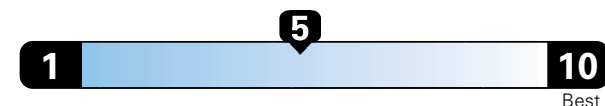

ALFA ROMEO STELVIO TI LUSO AWD

2019 MODEL YEAR

THIS VEHICLE IS MANUFACTURED TO MEET SPECIFIC UNITED STATES REQUIREMENTS. THIS VEHICLE IS NOT MANUFACTURED FOR SALE OR REGISTRATION OUTSIDE OF THE UNITED STATES.

MANUFACTURER'S SUGGESTED RETAIL PRICE OF THIS MODEL INCLUDING DEALER PREPARATION

Base Price: $44,195

ALFA STELVIO TI AWD
Exterior Color: Misano Blue Metallic Exterior Paint
Interior Color: Crema Interior Color
Interior: Luxury Leather Seats
Engine: 2.0L 280HP Turbocharged I4 Engine
Transmission: 8-Speed Automatic Transmission

STANDARD EQUIPMENT (UNLESS REPLACED BY OPTIONAL EQUIPMENT)

FUNCTIONAL/SAFETY FEATURES

- Supplemental Front Seat-Mounted Side Airbags
- LATCH Ready Child Seat Anchor System
- Rear Back-Up Camera
- Front / Rear Park-Assist Sensors
- Remote Keyless Entry
- Pushbutton Start
- Remote-Start System
- Stop / Start System
- Alfa DNA Drive Mode System
- Carbon Fiber Drive Shaft
- Power Folding Heated Mirrors
- Rain-Sensitive Windshield Wipers
- Heated Washer Nozzles
- Power Liftgate with Remote Liftgate Release
- Hill Descent Control
- Tire Service Kit

INTERIOR FEATURES

- 8.8-Inch AM / FM Bluetooth® Radio
- Apple CarPlay®
- Google Android Auto™
- SiriusXM® with 1-Year Radio Sub Call 800-643-2112
- Cluster 7.0-Inch TFT Color Display
- 8-Speaker Audio System
- Media Input Hub with Aux
- Dual Rear Charge USB Ports
- 12-Volt Center Console Power Outlet
- Dark Gray Oak Wood Interior Trim
- Leather-Wrapped Steering Wheel
- Steering Wheel Mounted Audio Controls
- Heated Steering Wheel
- Heated Front Seats
- Power 6-Way Driver Seat
- Power 6-Way Front Passenger Seat
- Power 4-Way Driver Lumbar Adjust
- Power 4-Way Passenger Lumbar Adjust
- Ambient Lighting Package
- A/C Auto Temperature Control w/Dual Zone Control

EXTERIOR FEATURES

- 19-Inch x 8-Inch Y-Spoke Aluminum Wheels