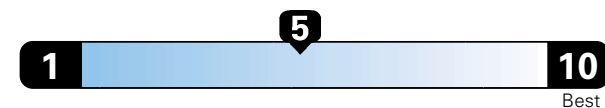

ALFA ROMEO STELVIO TI SPORT AWD

2019 MODEL YEAR

THIS VEHICLE IS MANUFACTURED TO MEET SPECIFIC UNITED STATES REQUIREMENTS. THIS VEHICLE IS NOT MANUFACTURED FOR SALE OR REGISTRATION OUTSIDE OF THE UNITED STATES.

MANUFACTURER'S SUGGESTED RETAIL PRICE OF THIS MODEL INCLUDING DEALER PREPARATION

Base Price: **$44,195**

ALFA STELVIO TI AWD
Exterior Color: Imola Titanium Metallic Exterior Paint
Interior Color: Black Interior Color
Interior: Sport Leather Seats
Engine: 2.0L 280HP Turbocharged I4 Engine
Transmission: 8-Speed Automatic Transmission

STANDARD EQUIPMENT (UNLESS REPLACED BY OPTIONAL EQUIPMENT)

FUNCTIONAL/SAFETY FEATURES
Supplemental Front Seat-Mounted Side Airbags
LATCH Ready Child Seat Anchor System
Rear Back-Up Camera
Front / Rear Park-Assist Sensors
Remote Keyless Entry
Pushbutton Start
Remote-Start System
Stop / Start System
Alfa DNA Drive Mode System
Carbon Fiber Drive Shaft
Power Folding Heated Mirrors
Rain-Sensitive Windshield Wipers
Heated Washer Nozzles
Power Liftgate with Remote Liftgate Release
Hill Descent Control
Tire Service Kit

INTERIOR FEATURES
8.8-Inch AM / FM Bluetooth® Radio
Apple CarPlay®
Google Android Auto™
SiriusXM® with 1-Year Radio Sub Call 800-643-2112
Cluster 7.0-Inch TFT Color Display
8-Speaker Audio System
Media Input Hub with Aux
Dual Rear Charge USB Ports
12-Volt Center Console Power Outlet
Dark Gray Oak Wood Interior Trim
Leather-Wrapped Steering Wheel
Steering Wheel Mounted Audio Controls
Heated Steering Wheel
Heated Front Seats
Power 6-Way Driver Seat
Power 6-Way Front Passenger Seat
Power 4-Way Driver Lumbar Adjust
Power 4-Way Passenger Lumbar Adjust
Ambient Lighting Package
A/C Auto Temperature Control w/Dual Zone Control