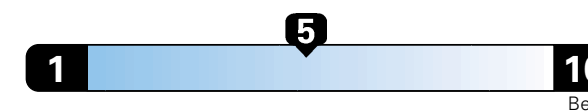

ALFA ROMEO STELVIO TI SPORT AWD

2019 MODEL YEAR

THIS VEHICLE IS MANUFACTURED TO MEET SPECIFIC UNITED STATES REQUIREMENTS. THIS VEHICLE IS NOT MANUFACTURED FOR SALE OR REGISTRATION OUTSIDE OF THE UNITED STATES.

MANUFACTURER'S SUGGESTED RETAIL PRICE OF THIS MODEL INCLUDING DEALER PREPARATION

Base Price: $44,745

ALFA STELVIO TI AWD
Exterior Color: Trofeo White Tri-Coat Exterior Paint
Interior Color: Black / Red Interior Colors
Interior: Sport Leather Seats
Engine: 2.0L 280HP Turbocharged I4 Engine
Transmission: 8-Speed Automatic Transmission

STANDARD EQUIPMENT (UNLESS REPLACED BY OPTIONAL EQUIPMENT)

FUNCTIONAL/SAFETY FEATURES

- Supplemental Front Seat-Mounted Side Airbags
- LATCH Ready Child Seat Anchor System
- Rear Back-Up Camera
- Front / Rear Park-Assist Sensors
- Remote Keyless Entry
- Push-Button Start
- Remote-Start System
- Stop / Start System
- Alfa DNA Drive Mode System
- Carbon Fiber Drive Shaft
- Power Folding Heated Mirrors
- Rain-Sensitive Windshield Wipers
- Heated Washer Nozzles
- Power Liftgate with Remote Liftgate Release
- Hill Descent Control
- Tire Service Kit

INTERIOR FEATURES

- 8.8-Inch AM / FM Bluetooth® Radio
- Apple CarPlay®
- Google Android Auto™
- SiriusXM® with 1-Year Radio Sub Call 800-643-2112
- Cluster 7.0-Inch TFT Color Display
- 8-Speaker Audio System
- Media Input Hub with Aux
- Dual Rear Charge USB Ports
- 12-Volt Center Console Power Outlet
- Dark Gray Oak Wood Interior Trim
- Leather-Wrapped Steering Wheel
- Steering Wheel Mounted Audio Controls
- Heated Steering Wheel
- Heated Front Seats
- Power 6-Way Driver Seat
- Power 6-Way Front Passenger Seat
- 4-Way Power Driver Lumbar Adjust
- 4-Way Power Passenger Lumbar Adjust
- Ambient Lighting Package
- A/C Auto Temperature Control w/Dual Zone Control

EXTERIOR FEATURES