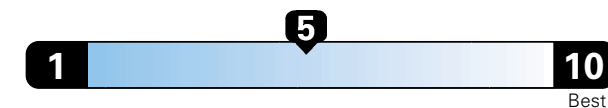

ALFA ROMEO STELVIO TI SPORT AWD

2019 MODEL YEAR

THIS VEHICLE IS MANUFACTURED TO MEET SPECIFIC UNITED STATES REQUIREMENTS. THIS VEHICLE IS NOT MANUFACTURED FOR SALE OR REGISTRATION OUTSIDE OF THE UNITED STATES.

MANUFACTURER'S SUGGESTED RETAIL PRICE OF THIS MODEL INCLUDING DEALER PREPARATION

Base Price: $44,195

ALFA STELVIO TI AWD
Exterior Color: Alfa Rosso (Red) Exterior Paint
Interior Color: Black Interior Color
Interior: Sport Leather Seats
Engine: 2.0L 280HP Turbocharged I4 Engine
Transmission: 8-Speed Automatic Transmission

STANDARD EQUIPMENT (UNLESS REPLACED BY OPTIONAL EQUIPMENT)

FUNCTIONAL/SAFETY FEATURES

Supplemental Front Seat-Mounted Side Airbags
LATCH Ready Child Seat Anchor System
Rear Back-Up Camera
Front / Rear Park-Assist Sensors
Remote Keyless Entry
Pushbutton Start
Remote-Start System
Stop / Start System
Alfa DNA Drive Mode System
Carbon Fiber Drive Shaft
Power Folding Heated Mirrors
Rain-Sensitive Windshield Wipers
Heated Washer Nozzles
Power Liftgate with Remote Liftgate Release
Hill Descent Control
Tire Service Kit

INTERIOR FEATURES

8.8-Inch AM / FM Bluetooth® Radio
Apple CarPlay®
Google Android Auto™
SiriusXM® with 1-Year Radio Sub Call 800-643-2112
Cluster 7.0-Inch TFT Color Display
8-Speaker Audio System
Media Input Hub with Aux
Dual Rear Charge USB Ports
12-Volt Center Console Power Outlet
Dark Gray Oak Wood Interior Trim
Leather-Wrapped Steering Wheel
Steering Wheel Mounted Audio Controls
Heated Steering Wheel
Heated Front Seats
Power 6-Way Driver Seat
Power 6-Way Front Passenger Seat
Power 4-Way Driver Lumbar Adjust
Power 4-Way Passenger Lumbar Adjust
Ambient Lighting Package
A/C Auto Temperature Control w/Dual Zone Control

EXTERIOR FEATURES