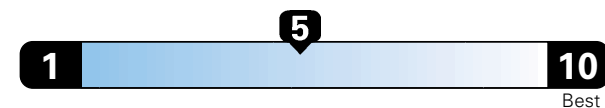

ALFA ROMEO STELVIO TI SPORT AWD

2019 MODEL YEAR

THIS VEHICLE IS MANUFACTURED TO MEET SPECIFIC UNITED STATES REQUIREMENTS. THIS VEHICLE IS NOT MANUFACTURED FOR SALE OR REGISTRATION OUTSIDE OF THE UNITED STATES.

MANUFACTURER'S SUGGESTED RETAIL PRICE OF THIS MODEL INCLUDING DEALER PREPARATION

Base Price: $44,195

ALFA STELVIO TI AWD

Exterior Color: Vulcano Black Metallic Exterior Paint

Interior Color: Black / Red Interior Colors

Interior: Sport Leather Seats

Engine: 2.0L 280HP Turbocharged I4 Engine

Transmission: 8-Speed Automatic Transmission

STANDARD EQUIPMENT (UNLESS REPLACED BY OPTIONAL EQUIPMENT)

FUNCTIONAL/SAFETY FEATURES

- Supplemental Front Seat-Mounted Side Airbags
- LATCH Ready Child Seat Anchor System
- Rear Back-Up Camera
- Front / Rear Park-Assist Sensors
- Remote Keyless Entry
- Pushbutton Start
- Remote-Start System
- Stop / Start System
- Alfa DNA Drive Mode System
- Carbon Fiber Drive Shaft
- Power Folding Heated Mirrors
- Rain-Sensitive Windshield Wipers
- Heated Washer Nozzles
- Power Liftgate with Remote Liftgate Release
- Hill Descent Control
- Tire Service Kit

INTERIOR FEATURES

- 8.8-Inch AM / FM Bluetooth® Radio
- Apple CarPlay®
- Google Android Auto™
- SiriusXM® with 1-Year Radio Sub Call 800-643-2112
- Cluster 7.0-Inch TFT Color Display
- 8-Speaker Audio System
- Media Input Hub with Aux
- Dual Rear Charge USB Ports
- 12-Volt Center Console Power Outlet
- Dark Gray Oak Wood Interior Trim
- Leather-Wrapped Steering Wheel
- Steering Wheel Mounted Audio Controls
- Heated Steering Wheel
- Heated Front Seats
- Power 6-Way Driver Seat
- Power 6-Way Front Passenger Seat
- Power 4-Way Driver Lumbar Adjust
- Power 4-Way Passenger Lumbar Adjust
- Ambient Lighting Package
- A/C Auto Temperature Control w/Dual Zone Control

EXTERIOR FEATURES