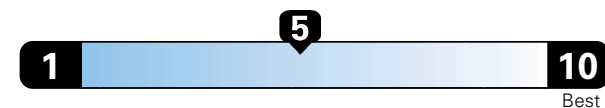

ALFA ROMEO STELVIO TI AWD

2019 MODEL YEAR

THIS VEHICLE IS MANUFACTURED TO MEET SPECIFIC UNITED STATES REQUIREMENTS. THIS VEHICLE IS NOT MANUFACTURED FOR SALE OR REGISTRATION OUTSIDE OF THE UNITED STATES.

MANUFACTURER'S SUGGESTED RETAIL PRICE OF THIS MODEL INCLUDING DEALER PREPARATION

Base Price: $44,495

1. **ALFA STELVIO TI AWD**
   Exterior Color: Misano Blue Metallic Exterior Paint
   Interior Color: Black Interior Color
   Interior: Leather Seats
   Engine: 2.0L 280HP Turbocharged I4 Engine
   Transmission: 8-Speed Automatic Transmission
2. **STANDARD EQUIPMENT** (UNLESS REPLACED BY OPTIONAL EQUIPMENT)
   FUNCTIONAL/SAFETY FEATURES
   Supplemental Front Seat-Mounted Side Airbags
   LATCH Ready Child Seat Anchor System
   Rear Back-Up Camera
   Front / Rear Park-Assist Sensors
   Remote Keyless Entry
   Pushbutton Start
   Remote-Start System
   Stop / Start System
   Alfa DNA Drive Mode System
   Carbon Fiber Drive Shaft
   Power Folding Heated Mirrors
   Rain-Sensitive Windshield Wipers
   Heated Washer Nozzles
   Power Liftgate with Remote Liftgate Release
   Hill Descent Control
   Tire Service Kit

1. **INTERIOR FEATURES**
   8.8-Inch AM / FM Bluetooth® Radio
   Apple CarPlay®
   Google Android Auto™
   SiriusXM® with 1-Year Radio Sub Call 800-643-2112
   Cluster 7.0-Inch TFT Color Display
   8-Speaker Audio System
   Media Input Hub with Aux
   Dual Rear Charge USB Ports
   12-Volt Center Console Power Outlet
   Dark Gray Oak Wood Interior Trim
   Leather-Wrapped Steering Wheel
   Steering Wheel Mounted Audio Controls
   Heated Steering Wheel
   Heated Front Seats
   Power 6-Way Driver Seat
   Power 6-Way Front Passenger Seat
   4-Way Power Driver Lumbar Adjust
   4-Way Power Passenger Lumbar Adjust
   Ambient Lighting Package
   A/C Auto Temperature Control w/Dual Zone Control