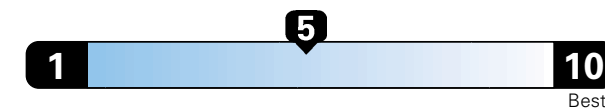

ALFA ROMEO STELVIO TI LUSO AWD

2019 MODEL YEAR

THIS VEHICLE IS MANUFACTURED TO MEET SPECIFIC UNITED STATES REQUIREMENTS. THIS VEHICLE IS NOT MANUFACTURED FOR SALE OR REGISTRATION OUTSIDE OF THE UNITED STATES.

MANUFACTURER'S SUGGESTED RETAIL PRICE OF THIS MODEL INCLUDING DEALER PREPARATION

Base Price: $44,195

ALFA STELVIO TI AWD
Exterior Color: Vulcano Black Metallic Exterior Paint
Interior Color: Black Interior Color
Interior: Luxury Leather Seats
Engine: 2.0L 280HP Turbocharged I4 Engine
Transmission: 8-Speed Automatic Transmission

STANDARD EQUIPMENT (UNLESS REPLACED BY OPTIONAL EQUIPMENT)

FUNCTIONAL/SAFETY FEATURES

- Supplemental Front Seat-Mounted Side Airbags
- LATCH Ready Child Seat Anchor System
- Rear Back-Up Camera
- Front / Rear Park-Assist Sensors
- Remote Keyless Entry
- Pushbutton Start
- Remote-Start System
- Stop / Start System
- Alfa DNA Drive Mode System
- Carbon Fiber Drive Shaft
- Power Folding Heated Mirrors
- Rain-Sensitive Windshield Wipers
- Heated Washer Nozzles
- Power Liftgate with Remote Liftgate Release
- Hill Descent Control
- Tire Service Kit

INTERIOR FEATURES

- 8.8-Inch AM / FM Bluetooth® Radio
- Apple CarPlay®
- Google Android Auto™
- SiriusXM® Satellite Radio
- Cluster 7.0-Inch TFT Color Display
- 8-Speaker Audio System
- Media Input Hub with Aux
- Dual Rear Charge USB Ports
- 12-Volt Center Console Power Outlet
- Dark Gray Oak Wood Interior Trim
- Leather-Wrapped Steering Wheel
- Steering Wheel Mounted Audio Controls
- Heated Steering Wheel
- Heated Front Seats
- Power 6-Way Driver Seat
- Power 6-Way Front Passenger Seat
- Power 4-Way Driver Lumbar Adjust
- Power 4-Way Passenger Lumbar Adjust
- Ambient Lighting Package
- A/C Auto Temperature Control w/Dual Zone Control

EXTERIOR FEATURES