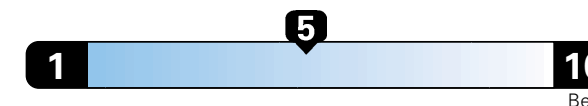

ALFA ROMEO STELVIO TI AWD

2019 MODEL YEAR

THIS VEHICLE IS MANUFACTURED TO MEET SPECIFIC UNITED STATES REQUIREMENTS. THIS VEHICLE IS NOT MANUFACTURED FOR SALE OR REGISTRATION OUTSIDE OF THE UNITED STATES.

MANUFACTURER'S SUGGESTED RETAIL PRICE OF THIS MODEL INCLUDING DEALER PREPARATION

Base Price: $44,195

ALFA STELVIO TI AWD
Exterior Color: Alfa White Exterior Paint
Interior Color: Black / Red Interior Colors
Interior: Leather Seats
Engine: 2.0L 280HP Turbocharged I4 Engine
Transmission: 8-Speed Automatic Transmission

STANDARD EQUIPMENT (UNLESS REPLACED BY OPTIONAL EQUIPMENT)
FUNCTIONAL/SAFETY FEATURES

- Supplemental Front Seat-Mounted Side Airbags
- LATCH Ready Child Seat Anchor System
- Rear Back-Up Camera
- Front / Rear Park-Assist Sensors
- Remote Keyless Entry
- Pushbutton Start
- Remote-Start System
- Stop / Start System
- Alfa DNA Drive Mode System
- Carbon Fiber Drive Shaft
- Power Folding Heated Mirrors
- Rain-Sensitive Windshield Wipers
- Heated Washer Nozzles
- Power Liftgate with Remote Liftgate Release
- Hill Descent Control
- Tire Service Kit

INTERIOR FEATURES

- 8.8-Inch AM / FM Bluetooth® Radio
- Apple CarPlay®
- Google Android Auto™
- SiriusXM® Satellite Radio
- Cluster 7.0-Inch TFT Color Display
- 8-Speaker Audio System
- Media Input Hub with Aux
- Dual Rear Charge USB Ports
- 12-Volt Center Console Power Outlet
- Dark Gray Oak Wood Interior Trim
- Leather-Wrapped Steering Wheel
- Steering Wheel Mounted Audio Controls
- Heated Steering Wheel
- Heated Front Seats
- Power 6-Way Driver Seat
- Power 6-Way Front Passenger Seat
- Power 4-Way Driver Lumbar Adjust
- Power 4-Way Passenger Lumbar Adjust
- Ambient Lighting Package
- A/C Auto Temperature Control w/Dual Zone Control

EXTERIOR FEATURES

- 19-Inch x 8-Inch Y-Spoke Aluminum Wheels