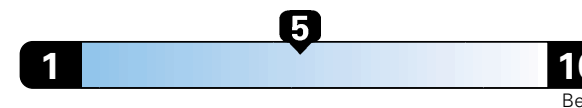

ALFA ROMEO STELVIO TI SPORT AWD

2019 MODEL YEAR

THIS VEHICLE IS MANUFACTURED TO MEET SPECIFIC UNITED STATES REQUIREMENTS. THIS VEHICLE IS NOT MANUFACTURED FOR SALE OR REGISTRATION OUTSIDE OF THE UNITED STATES.

MANUFACTURER'S SUGGESTED RETAIL PRICE OF THIS MODEL INCLUDING DEALER PREPARATION

Base Price: $44,195

ALFA STELVIO TI AWD

Exterior Color: Alfa Rosso (Red) Exterior Paint

Interior Color: Black / Red Interior Colors

Interior: Sport Leather Seats

Engine: 2.0L 280HP Turbocharged I4 Engine

Transmission: 8-Speed Automatic Transmission

STANDARD EQUIPMENT (UNLESS REPLACED BY OPTIONAL EQUIPMENT)

FUNCTIONAL/SAFETY FEATURES

- Supplemental Front Seat-Mounted Side Airbags
- LATCH Ready Child Seat Anchor System
- Rear Back-Up Camera
- Front / Rear Park-Assist Sensors
- Remote Keyless Entry
- Pushbutton Start
- Remote-Start System
- Stop / Start System
- Alfa DNA Drive Mode System
- Carbon Fiber Drive Shaft
- Power Folding Heated Mirrors
- Rain-Sensitive Windshield Wipers
- Heated Washer Nozzles
- Power Liftgate with Remote Liftgate Release
- Hill Descent Control
- Tire Service Kit

INTERIOR FEATURES

- 8.8-Inch AM / FM Bluetooth® Radio
- Apple CarPlay®
- Google Android Auto™
- SiriusXM® with 1-Year Radio Sub Call 800-643-2112
- Cluster 7.0-Inch TFT Color Display
- 8-Speaker Audio System
- Media Input Hub with Aux
- Dual Rear Charge USB Ports
- 12-Volt Center Console Power Outlet
- Dark Gray Oak Wood Interior Trim
- Leather-Wrapped Steering Wheel
- Steering Wheel Mounted Audio Controls
- Heated Steering Wheel
- Heated Front Seats
- Power 6-Way Driver Seat
- Power 6-Way Front Passenger Seat
- Power 4-Way Driver Lumbar Adjust
- Power 4-Way Passenger Lumbar Adjust
- Ambient Lighting Package
- A/C Auto Temperature Control w/Dual Zone Control

EXTERIOR FEATURES