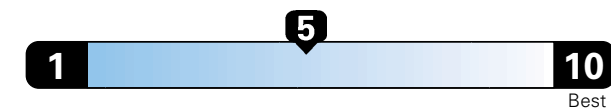

ALFA ROMEO STELVIO TI SPORT AWD

2019 MODEL YEAR

THIS VEHICLE IS MANUFACTURED TO MEET SPECIFIC UNITED STATES REQUIREMENTS. THIS VEHICLE IS NOT MANUFACTURED FOR SALE OR REGISTRATION OUTSIDE OF THE UNITED STATES.

MANUFACTURER'S SUGGESTED RETAIL PRICE OF THIS MODEL INCLUDING DEALER PREPARATION

Base Price: **$44,195**

ALFA STELVIO TI AWD
Exterior Color: Vulcano Black Metallic Exterior Paint
Interior Color: Black / Red Interior Colors
Interior: Sport Leather Seats
Engine: 2.0L 280HP Turbocharged I4 Engine
Transmission: 8-Speed Automatic Transmission

STANDARD EQUIPMENT (UNLESS REPLACED BY OPTIONAL EQUIPMENT)

FUNCTIONAL/SAFETY FEATURES
Supplemental Front Seat-Mounted Side Airbags
LATCH Ready Child Seat Anchor System
Rear Back-Up Camera
Front / Rear Park-Assist Sensors
Remote Keyless Entry
Pushbutton Start
Remote-Start System
Stop / Start System
Alfa DNA Drive Mode System
Carbon Fiber Drive Shaft
Power Folding Heated Mirrors
Rain-Sensitive Windshield Wipers
Heated Washer Nozzles
Power Liftgate with Remote Liftgate Release
Hill Descent Control
Tire Service Kit

INTERIOR FEATURES
8.8-Inch AM / FM Bluetooth® Radio
Apple CarPlay®
Google Android Auto™
SiriusXM® with 1-Year Radio Sub Call 800-643-2112
Cluster 7.0-Inch TFT Color Display
8-Speaker Audio System
Media Input Hub with Aux
Dual Rear Charge USB Ports
12-Volt Center Console Power Outlet
Dark Gray Oak Wood Interior Trim
Leather-Wrapped Steering Wheel
Steering Wheel Mounted Audio Controls
Heated Steering Wheel
Heated Front Seats
Power 6-Way Driver Seat