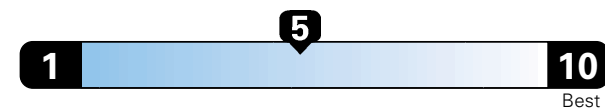

For more information visit: www.AlfaRomeoUSA.com
or call 1-844-ALFA-USA (1-844-253-2872)

FCA US LLC

Fuel Economy and Environment

Gasoline Vehicle

Fuel Economy These estimates reflect new EPA methods beginning with 2017 models.
24 MPG combined city/hwy
22 city 28 highway
4.2 gallons per 100 miles

Small SUV 4WD range from 18 to 37 MPG. The best vehicle rates 136 MPGe.

You spend \$2,500 in fuel costs over 5 years compared to the average new vehicle.

Annual fuel cost \$1,900

Fuel Economy & Greenhouse Gas Rating (tailpipe only)