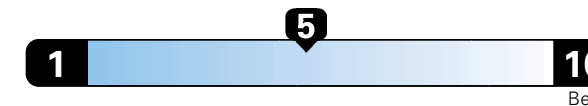

ALFA ROMEO STELVIO TI SPORT AWD

2019 MODEL YEAR

THIS VEHICLE IS MANUFACTURED TO MEET SPECIFIC UNITED STATES REQUIREMENTS. THIS VEHICLE IS NOT MANUFACTURED FOR SALE OR REGISTRATION OUTSIDE OF THE UNITED STATES.

MANUFACTURER'S SUGGESTED RETAIL PRICE OF THIS MODEL INCLUDING DEALER PREPARATION

Base Price: $44,195

ALFA STELVIO TI AWD

Exterior Color: Silverstone Gray Metallic Exterior Paint

Interior Color: Black / Red Interior Colors

Interior: Sport Leather Seats

Engine: 2.0L 280HP Turbocharged I4 Engine

Transmission: 8-Speed Automatic Transmission

STANDARD EQUIPMENT (UNLESS REPLACED BY OPTIONAL EQUIPMENT)

FUNCTIONAL/SAFETY FEATURES

- Supplemental Front Seat-Mounted Side Airbags
- LATCH Ready Child Seat Anchor System
- Rear Back-Up Camera
- Front / Rear Park-Assist Sensors
- Remote Keyless Entry
- Pushbutton Start
- Remote-Start System
- Stop / Start System
- Alfa DNA Drive Mode System
- Carbon Fiber Drive Shaft
- Power Folding Heated Mirrors
- Rain-Sensitive Windshield Wipers
- Heated Washer Nozzles
- Power Liftgate with Remote Liftgate Release
- Hill Descent Control
- Tire Service Kit

INTERIOR FEATURES

- 8.8-Inch AM / FM Bluetooth® Radio
- Apple CarPlay®
- Google Android Auto™
- SiriusXM® with 1-Year Radio Sub Call 800-643-2112
- Cluster 7.0-Inch TFT Color Display
- 8-Speaker Audio System
- Media Input Hub with Aux
- Dual Rear Charge USB Ports
- 12-Volt Center Console Power Outlet
- Dark Gray Oak Wood Interior Trim
- Leather-Wrapped Steering Wheel
- Steering Wheel Mounted Audio Controls
- Heated Steering Wheel
- Heated Front Seats
- Power 6-Way Driver Seat
- Power 6-Way Front Passenger Seat
- Power 4-Way Driver Lumbar Adjust
- Power 4-Way Passenger Lumbar Adjust
- Ambient Lighting Package
- A/C Auto Temperature Control w/Dual Zone Control

EXTERIOR FEATURES