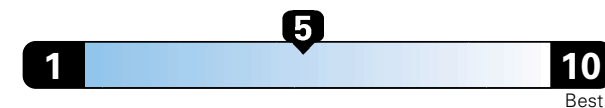

ALFA ROMEO STELVIO TI SPORT AWD

2019 MODEL YEAR

THIS VEHICLE IS MANUFACTURED TO MEET SPECIFIC UNITED STATES REQUIREMENTS. THIS VEHICLE IS NOT MANUFACTURED FOR SALE OR REGISTRATION OUTSIDE OF THE UNITED STATES.

MANUFACTURER'S SUGGESTED RETAIL PRICE OF THIS MODEL INCLUDING DEALER PREPARATION

Base Price: $44,195

ALFA STELVIO TI AWD

Exterior Color: Vulcano Black Metallic Exterior Paint

Interior Color: Black Interior Color

Interior: Sport Leather Seats

Engine: 2.0L 280HP Turbocharged I4 Engine

Transmission: 8-Speed Automatic Transmission

STANDARD EQUIPMENT (UNLESS REPLACED BY OPTIONAL EQUIPMENT)

FUNCTIONAL/SAFETY FEATURES

- Supplemental Front Seat-Mounted Side Airbags
- LATCH Ready Child Seat Anchor System
- Rear Back-Up Camera
- Front / Rear Park-Assist Sensors
- Remote Keyless Entry
- Pushbutton Start
- Remote-Start System
- Stop / Start System
- Alfa DNA Drive Mode System
- Carbon Fiber Drive Shaft
- Power Folding Heated Mirrors
- Rain-Sensitive Windshield Wipers
- Heated Washer Nozzles
- Power Liftgate with Remote Liftgate Release
- Hill Descent Control
- Tire Service Kit

INTERIOR FEATURES

- 8.8-Inch AM / FM Bluetooth® Radio
- Apple CarPlay®
- Google Android Auto™
- SiriusXM® with 1-Year Radio Sub Call 800-643-2112
- Cluster 7.0-Inch TFT Color Display
- 8-Speaker Audio System
- Media Input Hub with Aux
- Dual Rear Charge USB Ports
- 12-Volt Center Console Power Outlet
- Dark Gray Oak Wood Interior Trim
- Leather-Wrapped Steering Wheel
- Steering Wheel Mounted Audio Controls
- Heated Steering Wheel
- Heated Front Seats
- Power 6-Way Driver Seat
- Power 6-Way Front Passenger Seat
- Power 4-Way Driver Lumbar Adjust
- Power 4-Way Passenger Lumbar Adjust
- Ambient Lighting Package
- A/C Auto Temperature Control w/Dual Zone Control

EXTERIOR FEATURES