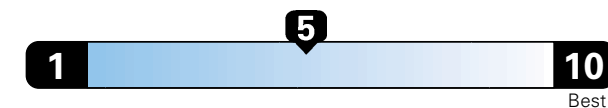

ALFA ROMEO STELVIO TI SPORT AWD

2019 MODEL YEAR

THIS VEHICLE IS MANUFACTURED TO MEET SPECIFIC UNITED STATES REQUIREMENTS. THIS VEHICLE IS NOT MANUFACTURED FOR SALE OR REGISTRATION OUTSIDE OF THE UNITED STATES.

MANUFACTURER'S SUGGESTED RETAIL PRICE OF THIS MODEL INCLUDING DEALER PREPARATION

Base Price: $44,745

ALFA STELVIO TI AWD
Exterior Color: Silverstone Gray Metallic Exterior Paint
Interior Color: Black / Red Interior Colors
Interior: Sport Leather Seats
Engine: 2.0L 280HP Turbocharged I4 Engine
Transmission: 8-Speed Automatic Transmission

STANDARD EQUIPMENT (UNLESS REPLACED BY OPTIONAL EQUIPMENT)

FUNCTIONAL/SAFETY FEATURES

- Supplemental Front Seat-Mounted Side Airbags
- LATCH Ready Child Seat Anchor System
- Rear Back-Up Camera
- Front / Rear Park-Assist Sensors
- Remote Keyless Entry
- Push-Button Start
- Remote-Start System
- Stop / Start System
- Alfa DNA Drive Mode System
- Carbon Fiber Drive Shaft
- Power Folding Heated Mirrors
- Rain-Sensitive Windshield Wipers
- Heated Washer Nozzles
- Power Liftgate with Remote Liftgate Release
- Hill Descent Control
- Tire Service Kit

INTERIOR FEATURES

- 8.8-Inch AM / FM Bluetooth® Radio
- Apple CarPlay®
- Google Android Auto™
- SiriusXM® with 1-Year Radio Sub Call 800-643-2112
- Cluster 7.0-Inch TFT Color Display
- 8-Speaker Audio System
- Media Input Hub with Aux
- Dual Rear Charge USB Ports
- 12-Volt Center Console Power Outlet
- Dark Gray Oak Wood Interior Trim
- Leather-Wrapped Steering Wheel
- Steering Wheel Mounted Audio Controls
- Heated Steering Wheel
- Heated Front Seats
- Power 6-Way Driver Seat
- Power 6-Way Front Passenger Seat
- 4-Way Power Driver Lumbar Adjust
- 4-Way Power Passenger Lumbar Adjust
- Ambient Lighting Package
- A/C Auto Temperature Control w/Dual Zone Control

EXTERIOR FEATURES