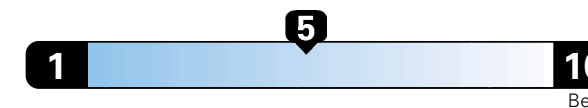

ALFA ROMEO STELVIO TI SPORT AWD

2019 MODEL YEAR

THIS VEHICLE IS MANUFACTURED TO MEET SPECIFIC UNITED STATES REQUIREMENTS. THIS VEHICLE IS NOT MANUFACTURED FOR SALE OR REGISTRATION OUTSIDE OF THE UNITED STATES.

MANUFACTURER'S SUGGESTED RETAIL PRICE OF THIS MODEL INCLUDING DEALER PREPARATION

Base Price: **$44,495**

ALFA STELVIO TI AWD

Exterior Color: Vulcano Black Metallic Exterior Paint

Interior Color: Black Interior Color

Interior: Sport Leather Seats

Engine: 2.0L 280HP Turbocharged I4 Engine

Transmission: 8-Speed Automatic Transmission

STANDARD EQUIPMENT (UNLESS REPLACED BY OPTIONAL EQUIPMENT)

FUNCTIONAL/SAFETY FEATURES

- Supplemental Front Seat-Mounted Side Airbags
- LATCH Ready Child Seat Anchor System
- Rear Back-Up Camera
- Front / Rear Park-Assist Sensors
- Remote Keyless Entry
- Pushbutton Start
- Remote-Start System
- Stop / Start System
- Alfa DNA Drive Mode System
- Carbon Fiber Drive Shaft
- Power Folding Heated Mirrors
- Rain-Sensitive Windshield Wipers
- Heated Washer Nozzles
- Power Liftgate with Remote Liftgate Release
- Hill Descent Control
- Tire Service Kit

INTERIOR FEATURES

- 8.8-Inch AM / FM Bluetooth® Radio
- Apple CarPlay®
- Google Android Auto™
- SiriusXM® with 1-Year Radio Sub Call 800-643-2112
- Cluster 7.0-Inch TFT Color Display
- 8-Speaker Audio System
- Media Input Hub with Aux
- Dual Rear Charge USB Ports
- 12-Volt Center Console Power Outlet
- Dark Gray Oak Wood Interior Trim
- Leather-Wrapped Steering Wheel
- Steering Wheel Mounted Audio Controls
- Heated Steering Wheel
- Heated Front Seats
- Power 6-Way Driver Seat
- Power 6-Way Front Passenger Seat
- Power 4-Way Driver Lumbar Adjust
- Power 4-Way Passenger Lumbar Adjust
- Ambient Lighting Package
- A/C Auto Temperature Control w/Dual Zone Control

EXTERIOR FEATURES