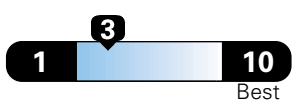

Smog Rating (tailpipe only)

This vehicle emits 364 grams CO2 per mile. The best emits 0 grams per mile (tailpipe only). Producing and distributing fuel also creates emissions; learn more at fuel economy.gov.

Actual results will vary for many reasons, including driving conditions and how you drive and maintain your vehicle. The average new vehicle gets 27 MPG and cost $7,000 to fuel over 5 years. Cost estimates are based on 15,000 miles per year at $3.00 per gallon. MPGe is miles per gasoline gallon equivalent. Vehicle emissions are a significant cause of climate change and smog.

fuel economy.gov

Calculate personalized estimates and compare vehicles