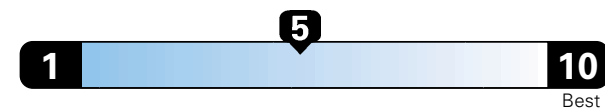

ALFA ROMEO STELVIO TI SPORT AWD

2019 MODEL YEAR

THIS VEHICLE IS MANUFACTURED TO MEET SPECIFIC UNITED STATES REQUIREMENTS. THIS VEHICLE IS NOT MANUFACTURED FOR SALE OR REGISTRATION OUTSIDE OF THE UNITED STATES.

MANUFACTURER'S SUGGESTED RETAIL PRICE OF THIS MODEL INCLUDING DEALER PREPARATION

Base Price: **$44,495**

ALFA STELVIO TI AWD
Exterior Color: Alfa White Exterior Paint
Interior Color: Black Interior Color
Interior: Sport Leather Seats
Engine: 2.0L 280HP Turbocharged I4 Engine
Transmission: 8-Speed Automatic Transmission

STANDARD EQUIPMENT (UNLESS REPLACED BY OPTIONAL EQUIPMENT)

FUNCTIONAL/SAFETY FEATURES
Supplemental Front Seat-Mounted Side Airbags
LATCH Ready Child Seat Anchor System
Rear Back-Up Camera
Front / Rear Park-Assist Sensors
Remote Keyless Entry
Pushbutton Start
Remote-Start System
Stop / Start System
Alfa DNA Drive Mode System
Carbon Fiber Drive Shaft
Power Folding Heated Mirrors
Rain-Sensitive Windshield Wipers
Heated Washer Nozzles
Power Liftgate with Remote Liftgate Release
Hill Descent Control
Tire Service Kit

INTERIOR FEATURES
8.8-Inch AM / FM Bluetooth® Radio
Apple CarPlay®
Google Android Auto™
SiriusXM® with 1-Year Radio Sub Call 800-643-2112
Cluster 7.0-Inch TFT Color Display
8-Speaker Audio System
Media Input Hub with Aux
Dual Rear Charge USB Ports
12-Volt Center Console Power Outlet
Dark Gray Oak Wood Interior Trim
Leather-Wrapped Steering Wheel
Steering Wheel Mounted Audio Controls
Heated Steering Wheel
Heated Front Seats
Power 6-Way Driver Seat