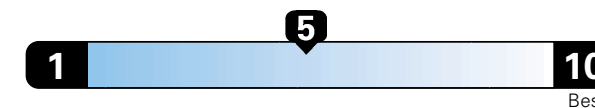

FCA US LLC

Fuel Economy and Environment

Gasoline Vehicle

Fuel Economy These estimates reflect new EPA methods beginning with 2017 models.

24 MPG
combined city/hwy
22 city
28 highway

Small SUV 4WD range from 18 to 37 MPG.
The best vehicle rates 136 MPGe.

4.2 gallons per 100 miles

You spend \$2,500
in fuel costs
over 5 years
compared to the
average new vehicle.

Annual fuel cost
\$1,900

Fuel Economy & Greenhouse Gas Rating (tailpipe only)

Smog Rating (tailpipe only)