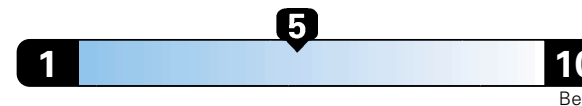

ALFA ROMEO STELVIO TI AWD

2019 MODEL YEAR

THIS VEHICLE IS MANUFACTURED TO MEET SPECIFIC UNITED STATES REQUIREMENTS. THIS VEHICLE IS NOT MANUFACTURED FOR SALE OR REGISTRATION OUTSIDE OF THE UNITED STATES.

MANUFACTURER'S SUGGESTED RETAIL PRICE OF THIS MODEL INCLUDING DEALER PREPARATION

Base Price: $44,195

ALFA STELVIO TI AWD

Exterior Color: Vulcano Black Metallic Exterior Paint

Interior Color: Black/Chocolate Interior Colors

Interior: Leather Seats

Engine: 2.0L 280HP Turbocharged I4 Engine

Transmission: 8-Speed Automatic Transmission

STANDARD EQUIPMENT (UNLESS REPLACED BY OPTIONAL EQUIPMENT)

FUNCTIONAL/SAFETY FEATURES

- Supplemental Front Seat-Mounted Side Airbags
- LATCH Ready Child Seat Anchor System
- Rear Back-Up Camera
- Front / Rear Park-Assist Sensors
- Remote Keyless Entry
- Pushbutton Start
- Remote-Start System
- Stop / Start System
- Alfa DNA Drive Mode System
- Carbon Fiber Drive Shaft
- Power Folding Heated Mirrors
- Rain-Sensitive Windshield Wipers
- Heated Washer Nozzles
- Power Liftgate with Remote Liftgate Release
- Hill Descent Control
- Tire Service Kit

INTERIOR FEATURES

- 8.8-Inch AM / FM Bluetooth® Radio
- Apple CarPlay®
- Google Android Auto™
- SiriusXM® Satellite Radio
- Cluster 7.0-Inch TFT Color Display
- 8-Speaker Audio System
- Media Input Hub with Aux
- Dual Rear Charge USB Ports
- 12-Volt Center Console Power Outlet
- Dark Gray Oak Wood Interior Trim
- Leather-Wrapped Steering Wheel
- Steering Wheel Mounted Audio Controls
- Heated Steering Wheel
- Heated Front Seats
- Power 6-Way Driver Seat
- Power 6-Way Front Passenger Seat
- Power 4-Way Driver Lumbar Adjust
- Power 4-Way Passenger Lumbar Adjust
- Ambient Lighting Package
- A/C Auto Temperature Control w/Dual Zone Control

EXTERIOR FEATURES

- 19-Inch x 8-Inch Y-Spoke Aluminum Wheels