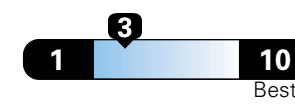

Smog Rating (tailpipe only)

This vehicle emits 364 grams CO2 per mile. The best emits 0 grams per mile (tailpipe only). Producing and distributing fuel also creates emissions; learn more at fuel economy.gov.

Actual results will vary for many reasons, including driving conditions and how you drive and maintain your vehicle. The average new vehicle gets 27 MPG and cost $7,000 to fuel over 5 years. Cost estimates are based on 15,000 miles per year at $3.00 per gallon. MPGe is miles per gasoline gallon equivalent. Vehicle emissions are a significant cause of climate change and smog.

fuel economy.gov

Calculate personalized estimates and compare vehicles