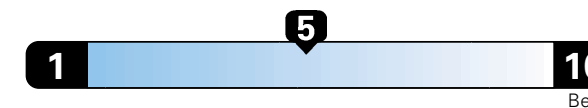

ALFA ROMEO STELVIO TI SPORT AWD

2019 MODEL YEAR

THIS VEHICLE IS MANUFACTURED TO MEET SPECIFIC UNITED STATES REQUIREMENTS. THIS VEHICLE IS NOT MANUFACTURED FOR SALE OR REGISTRATION OUTSIDE OF THE UNITED STATES.

MANUFACTURER'S SUGGESTED RETAIL PRICE OF THIS MODEL INCLUDING DEALER PREPARATION

Base Price: $44,195

ALFA STELVIO TI AWD
Exterior Color: Alfa White Exterior Paint
Interior Color: Black/Chocolate Interior Colors
Interior: Sport Leather Seats
Engine: 2.0L 280HP Turbocharged I4 Engine
Transmission: 8-Speed Automatic Transmission

STANDARD EQUIPMENT (UNLESS REPLACED BY OPTIONAL EQUIPMENT)

FUNCTIONAL/SAFETY FEATURES

- Supplemental Front Seat-Mounted Side Airbags
- LATCH Ready Child Seat Anchor System
- Rear Back-Up Camera
- Front / Rear Park-Assist Sensors
- Remote Keyless Entry
- Pushbutton Start
- Remote-Start System
- Stop / Start System
- Alfa DNA Drive Mode System
- Carbon Fiber Drive Shaft
- Power Folding Heated Mirrors
- Rain-Sensitive Windshield Wipers
- Heated Washer Nozzles
- Power Liftgate with Remote Liftgate Release
- Hill Descent Control
- Tire Service Kit

INTERIOR FEATURES

- 8.8-Inch AM / FM Bluetooth® Radio
- Apple CarPlay®
- Google Android Auto™
- SiriusXM® with 1-Year Radio Sub Call 800-643-2112
- Cluster 7.0-Inch TFT Color Display
- 8-Speaker Audio System
- Media Input Hub with Aux
- Dual Rear Charge USB Ports
- 12-Volt Center Console Power Outlet
- Dark Gray Oak Wood Interior Trim
- Leather-Wrapped Steering Wheel
- Steering Wheel Mounted Audio Controls
- Heated Steering Wheel
- Heated Front Seats
- Power 6-Way Driver Seat
- Power 6-Way Front Passenger Seat
- Power 4-Way Driver Lumbar Adjust
- Power 4-Way Passenger Lumbar Adjust
- Ambient Lighting Package
- A/C Auto Temperature Control w/Dual Zone Control

EXTERIOR FEATURES