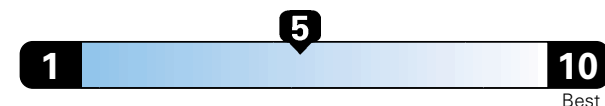

ALFA ROMEO STELVIO TI SPORT AWD

2019 MODEL YEAR

THIS VEHICLE IS MANUFACTURED TO MEET SPECIFIC UNITED STATES REQUIREMENTS. THIS VEHICLE IS NOT MANUFACTURED FOR SALE OR REGISTRATION OUTSIDE OF THE UNITED STATES.

MANUFACTURER'S SUGGESTED RETAIL PRICE OF THIS MODEL INCLUDING DEALER PREPARATION

Base Price: **$44,495**

ALFA STELVIO TI AWD

Exterior Color: Trofeo White Tri-Coat Exterior Paint

Interior Color: Black / Red Interior Colors

Interior: Sport Leather Seats

Engine: 2.0L 280HP Turbocharged I4 Engine

Transmission: 8-Speed Automatic Transmission

STANDARD EQUIPMENT (UNLESS REPLACED BY OPTIONAL EQUIPMENT)

FUNCTIONAL/SAFETY FEATURES

Supplemental Front Seat-Mounted Side Airbags

LATCH Ready Child Seat Anchor System

Rear Back-Up Camera

Front / Rear Park-Assist Sensors

Remote Keyless Entry

Pushbutton Start

Remote-Start System

Stop / Start System

Alfa DNA Drive Mode System

Carbon Fiber Drive Shaft

Power Folding Heated Mirrors

Rain-Sensitive Windshield Wipers

Heated Washer Nozzles

Power Liftgate with Remote Liftgate Release

Hill Descent Control

Tire Service Kit

INTERIOR FEATURES

8.8-Inch AM / FM Bluetooth® Radio

Apple CarPlay®

Google Android Auto™

SiriusXM® with 1-Year Radio Sub Call 800-643-2112

Cluster 7.0-Inch TFT Color Display

8-Speaker Audio System

Media Input Hub with Aux

Dual Rear Charge USB Ports

12-Volt Center Console Power Outlet

Dark Gray Oak Wood Interior Trim

Leather-Wrapped Steering Wheel

Steering Wheel Mounted Audio Controls

Heated Steering Wheel

Heated Front Seats

Power 6-Way Driver Seat

Power 6-Way Front Passenger Seat

4-Way Power Driver Lumbar Adjust

4-Way Power Passenger Lumbar Adjust

Ambient Lighting Package

A/C Auto Temperature Control w/Dual Zone Control

EXTERIOR FEATURES

19-Inch x 8-Inch Y-Spoke Aluminum Wheels