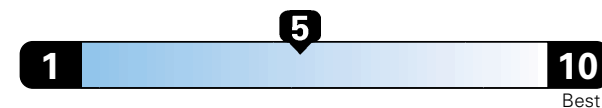

ALFA ROMEO STELVIO TI SPORT AWD

2019 MODEL YEAR

THIS VEHICLE IS MANUFACTURED TO MEET SPECIFIC UNITED STATES REQUIREMENTS. THIS VEHICLE IS NOT MANUFACTURED FOR SALE OR REGISTRATION OUTSIDE OF THE UNITED STATES.

MANUFACTURER'S SUGGESTED RETAIL PRICE OF THIS MODEL INCLUDING DEALER PREPARATION

Base Price: $44,195

ALFA STELVIO TI AWD

Exterior Color: Alfa Rosso (Red) Exterior Paint

Interior Color: Black Interior Color

Interior: Sport Leather Seats

Engine: 2.0L 280HP Turbocharged I4 Engine

Transmission: 8-Speed Automatic Transmission

STANDARD EQUIPMENT (UNLESS REPLACED BY OPTIONAL EQUIPMENT)

FUNCTIONAL/SAFETY FEATURES

- Supplemental Front Seat-Mounted Side Airbags
- LATCH Ready Child Seat Anchor System
- Rear Back-Up Camera
- Front / Rear Park-Assist Sensors
- Remote Keyless Entry
- Pushbutton Start
- Remote-Start System
- Stop / Start System
- Alfa DNA Drive Mode System
- Carbon Fiber Drive Shaft
- Power Folding Heated Mirrors
- Rain-Sensitive Windshield Wipers
- Heated Washer Nozzles
- Power Liftgate with Remote Liftgate Release
- Hill Descent Control
- Tire Service Kit

INTERIOR FEATURES

- 8.8-Inch AM / FM Bluetooth® Radio
- Apple CarPlay®
- Google Android Auto™
- SiriusXM® with 1-Year Radio Sub Call 800-643-2112
- Cluster 7.0-Inch TFT Color Display
- 8-Speaker Audio System
- Media Input Hub with Aux
- Dual Rear Charge USB Ports
- 12-Volt Center Console Power Outlet
- Dark Gray Oak Wood Interior Trim
- Leather-Wrapped Steering Wheel
- Steering Wheel Mounted Audio Controls
- Heated Steering Wheel
- Heated Front Seats
- Power 6-Way Driver Seat
- Power 6-Way Front Passenger Seat
- Power 4-Way Driver Lumbar Adjust
- Power 4-Way Passenger Lumbar Adjust
- Ambient Lighting Package
- A/C Auto Temperature Control w/Dual Zone Control

EXTERIOR FEATURES