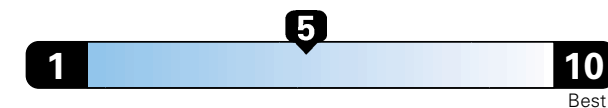

FCA US LLC

Fuel Economy and Environment

Gasoline Vehicle

Fuel Economy These estimates reflect new EPA methods beginning with 2017 models.
24 MPG
combined city/hwy
22 city
28 highway

Small SUV 4WD range from 18 to 120 MPG .
The best vehicle rates 136 MPGe.

4.2 gallons per 100 miles

You spend
\$2,500
in fuel costs
over 5 years
compared to the
average new vehicle.

Annual fuel cost
\$1,900

Fuel Economy & Greenhouse Gas Rating (tailpipe only)

Smog Rating (tailpipe only)