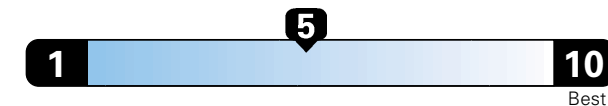

ALFA ROMEO STELVIO TI SPORT AWD

2019 MODEL YEAR

THIS VEHICLE IS MANUFACTURED TO MEET SPECIFIC UNITED STATES REQUIREMENTS. THIS VEHICLE IS NOT MANUFACTURED FOR SALE OR REGISTRATION OUTSIDE OF THE UNITED STATES.

MANUFACTURER'S SUGGESTED RETAIL PRICE OF THIS MODEL INCLUDING DEALER PREPARATION

Base Price: **$44,495**

ALFA STELVIO TI AWD
Exterior Color: Vesuvio Gray Metallic Exterior Paint
Interior Color: Black Interior Color
Interior: Sport Leather Seats
Engine: 2.0L 280HP Turbocharged I4 Engine
Transmission: 8-Speed Automatic Transmission

STANDARD EQUIPMENT (UNLESS REPLACED BY OPTIONAL EQUIPMENT)

FUNCTIONAL/SAFETY FEATURES
Supplemental Front Seat-Mounted Side Airbags
LATCH Ready Child Seat Anchor System
Rear Back-Up Camera
Front / Rear Park-Assist Sensors
Remote Keyless Entry
Pushbutton Start
Remote-Start System
Stop / Start System
Alfa DNA Drive Mode System
Carbon Fiber Drive Shaft
Power Folding Heated Mirrors
Rain-Sensitive Windshield Wipers
Heated Washer Nozzles
Power Liftgate with Remote Liftgate Release
Hill Descent Control
Tire Service Kit

INTERIOR FEATURES
8.8-Inch AM / FM Bluetooth® Radio
Apple CarPlay®
Google Android Auto™
SiriusXM® with 1-Year Radio Sub Call 800-643-2112
Cluster 7.0-Inch TFT Color Display
8-Speaker Audio System
Media Input Hub with Aux
Dual Rear Charge USB Ports
12-Volt Center Console Power Outlet
Dark Gray Oak Wood Interior Trim
Leather-Wrapped Steering Wheel
Steering Wheel Mounted Audio Controls
Heated Steering Wheel
Heated Front Seats
Power 6-Way Driver Seat
Power 6-Way Front Passenger Seat
Power 4-Way Driver Lumbar Adjust
Power 4-Way Passenger Lumbar Adjust
Ambient Lighting Package
A/C Auto Temperature Control w/Dual Zone Control