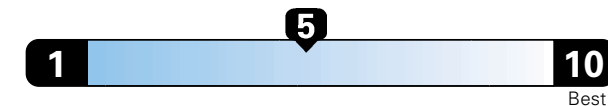

ALFA ROMEO STELVIO TI SPORT AWD

2019 MODEL YEAR

THIS VEHICLE IS MANUFACTURED TO MEET SPECIFIC UNITED STATES REQUIREMENTS. THIS VEHICLE IS NOT MANUFACTURED FOR SALE OR REGISTRATION OUTSIDE OF THE UNITED STATES.

MANUFACTURER'S SUGGESTED RETAIL PRICE OF THIS MODEL INCLUDING DEALER PREPARATION

Base Price: **$44,195**

ALFA STELVIO TI AWD

Exterior Color: Alfa Rosso (Red) Exterior Paint

Interior Color: Black Interior Color

Interior: Sport Leather Seats

Engine: 2.0L 280HP Turbocharged I4 Engine

Transmission: 8-Speed Automatic Transmission

STANDARD EQUIPMENT (UNLESS REPLACED BY OPTIONAL EQUIPMENT)

FUNCTIONAL/SAFETY FEATURES

- Supplemental Front Seat-Mounted Side Airbags
- LATCH Ready Child Seat Anchor System
- Rear Back-Up Camera
- Front / Rear Park-Assist Sensors
- Remote Keyless Entry
- Pushbutton Start
- Remote-Start System
- Stop / Start System
- Alfa DNA Drive Mode System
- Carbon Fiber Drive Shaft
- Power Folding Heated Mirrors
- Rain-Sensitive Windshield Wipers
- Heated Washer Nozzles
- Power Liftgate with Remote Liftgate Release
- Hill Descent Control
- Tire Service Kit

INTERIOR FEATURES

- 8.8-Inch AM / FM Bluetooth® Radio
- Apple CarPlay®
- Google Android Auto™
- SiriusXM® Satellite Radio
- Cluster 7.0-Inch TFT Color Display
- 8-Speaker Audio System
- Media Input Hub with Aux
- Dual Rear Charge USB Ports
- 12-Volt Center Console Power Outlet
- Dark Gray Oak Wood Interior Trim
- Leather-Wrapped Steering Wheel
- Steering Wheel Mounted Audio Controls
- Heated Steering Wheel
- Heated Front Seats
- Power 6-Way Driver Seat
- Power 6-Way Front Passenger Seat
- Power 4-Way Driver Lumbar Adjust
- Power 4-Way Passenger Lumbar Adjust
- Ambient Lighting Package
- A/C Auto Temperature Control w/Dual Zone Control

EXTERIOR FEATURES