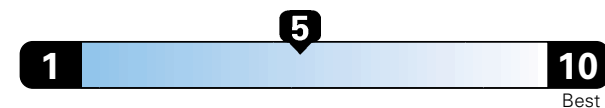

For more information visit: www.AlfaRomeoUSA.com
or call 1-844-ALFA-USA (1-844-253-2872)

FCA US LLC

Fuel Economy and Environment

Gasoline Vehicle

Fuel Economy These estimates reflect new EPA methods beginning with 2017 models.
24 MPG
combined city/hwy
22 city 28 highway
4.2 gallons per 100 miles

Small SUV 4WD range from 18 to 37 MPG.
The best vehicle rates 136 MPGe.

You spend \$2,500
in fuel costs
over 5 years
compared to the
average new vehicle.

Annual fuel cost
\$1,900

Fuel Economy & Greenhouse Gas Rating (tailpipe only)