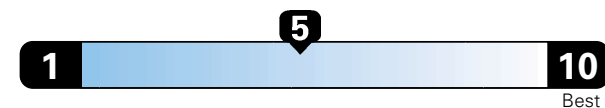

ALFA ROMEO STELVIO TI SPORT AWD

2019 MODEL YEAR

THIS VEHICLE IS MANUFACTURED TO MEET SPECIFIC UNITED STATES REQUIREMENTS. THIS VEHICLE IS NOT MANUFACTURED FOR SALE OR REGISTRATION OUTSIDE OF THE UNITED STATES.

MANUFACTURER'S SUGGESTED RETAIL PRICE OF THIS MODEL INCLUDING DEALER PREPARATION

Base Price: $44,195

ALFA STELVIO TI AWD
Exterior Color: Imola Titanium Metallic Exterior Paint
Interior Color: Black Interior Color
Interior: Sport Leather Seats
Engine: 2.0L 280HP Turbocharged I4 Engine
Transmission: 8-Speed Automatic Transmission

STANDARD EQUIPMENT (UNLESS REPLACED BY OPTIONAL EQUIPMENT)

FUNCTIONAL/SAFETY FEATURES
Supplemental Front Seat-Mounted Side Airbags
LATCH Ready Child Seat Anchor System
Rear Back-Up Camera
Front / Rear Park-Assist Sensors
Remote Keyless Entry
Pushbutton Start
Remote-Start System
Stop / Start System
Alfa DNA Drive Mode System
Carbon Fiber Drive Shaft
Power Folding Heated Mirrors
Rain-Sensitive Windshield Wipers
Heated Washer Nozzles
Power Liftgate with Remote Liftgate Release
Hill Descent Control
Tire Service Kit

INTERIOR FEATURES
8.8-Inch AM / FM Bluetooth® Radio
Apple CarPlay®
Google Android Auto™
SiriusXM® with 1-Year Radio Sub Call 800-643-2112
Cluster 7.0-Inch TFT Color Display
8-Speaker Audio System
Media Input Hub with Aux
Dual Rear Charge USB Ports
12-Volt Center Console Power Outlet
Dark Gray Oak Wood Interior Trim
Leather-Wrapped Steering Wheel
Steering Wheel Mounted Audio Controls
Heated Steering Wheel
Heated Front Seats
Power 6-Way Driver Seat
Power 6-Way Front Passenger Seat
Power 4-Way Driver Lumbar Adjust
Power 4-Way Passenger Lumbar Adjust
Ambient Lighting Package
A/C Auto Temperature Control w/Dual Zone Control