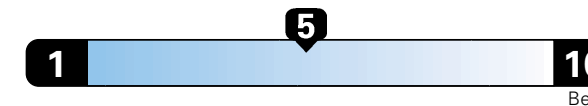

ALFA ROMEO STELVIO TI AWD

2019 MODEL YEAR

THIS VEHICLE IS MANUFACTURED TO MEET SPECIFIC UNITED STATES REQUIREMENTS. THIS VEHICLE IS NOT MANUFACTURED FOR SALE OR REGISTRATION OUTSIDE OF THE UNITED STATES.

MANUFACTURER'S SUGGESTED RETAIL PRICE OF THIS MODEL INCLUDING DEALER PREPARATION

Base Price: **$44,195**

ALFA STELVIO TI AWD
Exterior Color: Basalto Brown Metallic Exterior Paint
Interior Color: Black Interior Color
Interior: Leather Seats
Engine: 2.0L 280HP Turbocharged I4 Engine
Transmission: 8-Speed Automatic Transmission

STANDARD EQUIPMENT (UNLESS REPLACED BY OPTIONAL EQUIPMENT)

FUNCTIONAL/SAFETY FEATURES

- Supplemental Front Seat-Mounted Side Airbags
- LATCH Ready Child Seat Anchor System
- Rear Back-Up Camera
- Front / Rear Park-Assist Sensors
- Remote Keyless Entry
- Pushbutton Start
- Remote-Start System
- Stop / Start System
- Alfa DNA Drive Mode System
- Carbon Fiber Drive Shaft
- Power Folding Heated Mirrors
- Rain-Sensitive Windshield Wipers
- Heated Washer Nozzles
- Power Liftgate with Remote Liftgate Release
- Hill Descent Control
- Tire Service Kit

INTERIOR FEATURES

- 8.8-Inch AM / FM Bluetooth® Radio
- Apple CarPlay®
- Google Android Auto™
- SiriusXM® with 1-Year Radio Sub Call 800-643-2112
- Cluster 7.0-Inch TFT Color Display
- 8-Speaker Audio System
- Media Input Hub with Aux
- Dual Rear Charge USB Ports
- 12-Volt Center Console Power Outlet
- Dark Gray Oak Wood Interior Trim
- Leather-Wrapped Steering Wheel
- Steering Wheel Mounted Audio Controls
- Heated Steering Wheel
- Heated Front Seats
- Power 6-Way Driver Seat
- Power 6-Way Front Passenger Seat
- Power 4-Way Driver Lumbar Adjust
- Power 4-Way Passenger Lumbar Adjust
- Ambient Lighting Package
- A/C Auto Temperature Control w/Dual Zone Control

EXTERIOR FEATURES