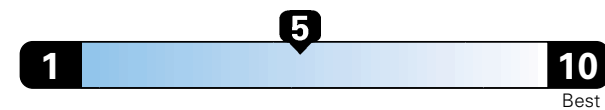

ALFA ROMEO STELVIO TI SPORT AWD

2019 MODEL YEAR

THIS VEHICLE IS MANUFACTURED TO MEET SPECIFIC UNITED STATES REQUIREMENTS. THIS VEHICLE IS NOT MANUFACTURED FOR SALE OR REGISTRATION OUTSIDE OF THE UNITED STATES.

MANUFACTURER'S SUGGESTED RETAIL PRICE OF THIS MODEL INCLUDING DEALER PREPARATION

Base Price: $44,495

ALFA STELVIO TI AWD
Exterior Color: Alfa White Exterior Paint
Interior Color: Black/Chocolate Interior Colors
Interior: Sport Leather Seats
Engine: 2.0L 280HP Turbocharged I4 Engine
Transmission: 8-Speed Automatic Transmission
STANDARD EQUIPMENT (UNLESS REPLACED BY OPTIONAL EQUIPMENT)

FUNCTIONAL/SAFETY FEATURES
Supplemental Front Seat-Mounted Side Airbags
LATCH Ready Child Seat Anchor System
Rear Back-Up Camera
Front / Rear Park-Assist Sensors
Remote Keyless Entry
Pushbutton Start
Remote-Start System
Stop / Start System
Alfa DNA Drive Mode System
Carbon Fiber Drive Shaft
Power Folding Heated Mirrors
Rain-Sensitive Windshield Wipers
Heated Washer Nozzles
Power Liftgate with Remote Liftgate Release
Hill Descent Control
Tire Service Kit

INTERIOR FEATURES
8.8-Inch AM / FM Bluetooth® Radio
Apple CarPlay®
Google Android Auto™
SiriusXM® with 1-Year Radio Sub Call 800-643-2112
Cluster 7.0-Inch TFT Color Display
8-Speaker Audio System
Media Input Hub with Aux
Dual Rear Charge USB Ports
12-Volt Center Console Power Outlet
Dark Gray Oak Wood Interior Trim
Leather-Wrapped Steering Wheel
Steering Wheel Mounted Audio Controls
Heated Steering Wheel
Heated Front Seats
Power 6-Way Driver Seat
Power 6-Way Front Passenger Seat
Power 4-Way Driver Lumbar Adjust
Power 4-Way Passenger Lumbar Adjust
Ambient Lighting Package
A/C Auto Temperature Control w/Dual Zone Control