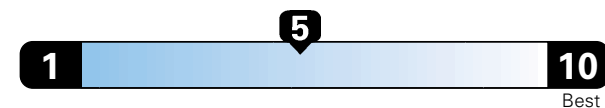

ALFA ROMEO STELVIO TI SPORT AWD

2019 MODEL YEAR

THIS VEHICLE IS MANUFACTURED TO MEET SPECIFIC UNITED STATES REQUIREMENTS. THIS VEHICLE IS NOT MANUFACTURED FOR SALE OR REGISTRATION OUTSIDE OF THE UNITED STATES.

MANUFACTURER'S SUGGESTED RETAIL PRICE OF THIS MODEL INCLUDING DEALER PREPARATION

Base Price: **$44,495**

ALFA STELVIO TI AWD
Exterior Color: Vulcano Black Metallic Exterior Paint
Interior Color: Black Interior Color
Interior: Sport Leather Seats
Engine: 2.0L 280HP Turbocharged I4 Engine
Transmission: 8-Speed Automatic Transmission

STANDARD EQUIPMENT (UNLESS REPLACED BY OPTIONAL EQUIPMENT)

FUNCTIONAL/SAFETY FEATURES
Supplemental Front Seat-Mounted Side Airbags
LATCH Ready Child Seat Anchor System
Rear Back-Up Camera
Front / Rear Park-Assist Sensors
Remote Keyless Entry
Pushbutton Start
Remote-Start System
Stop / Start System
Alfa DNA Drive Mode System
Carbon Fiber Drive Shaft
Power Folding Heated Mirrors
Rain-Sensitive Windshield Wipers
Heated Washer Nozzles
Power Liftgate with Remote Liftgate Release
Hill Descent Control
Tire Service Kit

INTERIOR FEATURES
8.8-Inch AM / FM Bluetooth® Radio
Apple CarPlay®
Google Android Auto™
SiriusXM® with 1-Year Radio Sub Call 800-643-2112
Cluster 7.0-Inch TFT Color Display
8-Speaker Audio System
Media Input Hub with Aux
Dual Rear Charge USB Ports
12-Volt Center Console Power Outlet
Dark Gray Oak Wood Interior Trim
Leather-Wrapped Steering Wheel
Steering Wheel Mounted Audio Controls
Heated Steering Wheel
Heated Front Seats