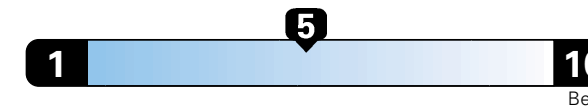

ALFA ROMEO STELVIO TI SPORT AWD

2019 MODEL YEAR

THIS VEHICLE IS MANUFACTURED TO MEET SPECIFIC UNITED STATES REQUIREMENTS. THIS VEHICLE IS NOT MANUFACTURED FOR SALE OR REGISTRATION OUTSIDE OF THE UNITED STATES.

MANUFACTURER'S SUGGESTED RETAIL PRICE OF THIS MODEL INCLUDING DEALER PREPARATION

Base Price: **$44,495**

ALFA STELVIO TI AWD
Exterior Color: Alfa Rosso (Red) Exterior Paint
Interior Color: Black Interior Color
Interior: Sport Leather Seats
Engine: 2.0L 280HP Turbocharged I4 Engine
Transmission: 8-Speed Automatic Transmission

STANDARD EQUIPMENT (UNLESS REPLACED BY OPTIONAL EQUIPMENT)

FUNCTIONAL/SAFETY FEATURES
Supplemental Front Seat-Mounted Side Airbags
LATCH Ready Child Seat Anchor System
Rear Back-Up Camera
Front / Rear Park-Assist Sensors
Remote Keyless Entry
Pushbutton Start
Remote-Start System
Stop / Start System
Alfa DNA Drive Mode System
Carbon Fiber Drive Shaft
Power Folding Heated Mirrors
Rain-Sensitive Windshield Wipers
Heated Washer Nozzles
Power Liftgate with Remote Liftgate Release
Hill Descent Control
Tire Service Kit

INTERIOR FEATURES
8.8-Inch AM / FM Bluetooth® Radio
Apple CarPlay®
Google Android Auto™
SiriusXM® with 1-Year Radio Sub Call 800-643-2112
Cluster 7.0-Inch TFT Color Display
8-Speaker Audio System
Media Input Hub with Aux
Dual Rear Charge USB Ports
12-Volt Center Console Power Outlet
Dark Gray Oak Wood Interior Trim
Leather-Wrapped Steering Wheel
Steering Wheel Mounted Audio Controls
Heated Steering Wheel
Heated Front Seats
Power 6-Way Driver Seat

OPTIONAL EQUIPMENT (May Replace Standard Equipment) **$2,800**