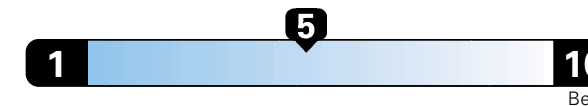

ALFA ROMEO STELVIO TI AWD

2019 MODEL YEAR

THIS VEHICLE IS MANUFACTURED TO MEET SPECIFIC UNITED STATES REQUIREMENTS. THIS VEHICLE IS NOT MANUFACTURED FOR SALE OR REGISTRATION OUTSIDE OF THE UNITED STATES.

MANUFACTURER'S SUGGESTED RETAIL PRICE OF THIS MODEL INCLUDING DEALER PREPARATION

Base Price: **$44,195**

ALFA STELVIO TI AWD
Exterior Color: Verde Visconti (Green) Metallic Exterior Paint
Interior Color: Black/Chocolate Interior Colors
Interior: Leather Seats
Engine: 2.0L 280HP Turbocharged I4 Engine
Transmission: 8-Speed Automatic Transmission

STANDARD EQUIPMENT (UNLESS REPLACED BY OPTIONAL EQUIPMENT)

FUNCTIONAL/SAFETY FEATURES

- Supplemental Front Seat-Mounted Side Airbags
- LATCH Ready Child Seat Anchor System
- Rear Back-Up Camera
- Front / Rear Park-Assist Sensors
- Remote Keyless Entry
- Pushbutton Start
- Remote-Start System
- Stop / Start System
- Alfa DNA Drive Mode System
- Carbon Fiber Drive Shaft
- Power Folding Heated Mirrors
- Rain-Sensitive Windshield Wipers
- Heated Washer Nozzles
- Power Liftgate with Remote Liftgate Release
- Hill Descent Control
- Tire Service Kit

INTERIOR FEATURES

- 8.8-Inch AM / FM Bluetooth® Radio
- Apple CarPlay®
- Google Android Auto™
- SiriusXM® Satellite Radio
- Cluster 7.0-Inch TFT Color Display
- 8-Speaker Audio System
- Media Input Hub with Aux
- Dual Rear Charge USB Ports
- 12-Volt Center Console Power Outlet
- Dark Gray Oak Wood Interior Trim
- Leather-Wrapped Steering Wheel
- Steering Wheel Mounted Audio Controls
- Heated Steering Wheel
- Heated Front Seats
- Power 6-Way Driver Seat
- Power 6-Way Front Passenger Seat
- Power 4-Way Driver Lumbar Adjust
- Power 4-Way Passenger Lumbar Adjust
- Ambient Lighting Package
- A/C Auto Temperature Control w/Dual Zone Control

EXTERIOR FEATURES

- 19-Inch x 8-Inch Y-Spoke Aluminum Wheels