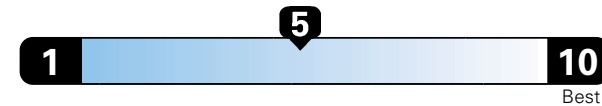

ALFA ROMEO STELVIO TI SPORT AWD

2019 MODEL YEAR

THIS VEHICLE IS MANUFACTURED TO MEET SPECIFIC UNITED STATES REQUIREMENTS. THIS VEHICLE IS NOT MANUFACTURED FOR SALE OR REGISTRATION OUTSIDE OF THE UNITED STATES.

MANUFACTURER'S SUGGESTED RETAIL PRICE OF THIS MODEL INCLUDING DEALER PREPARATION

Base Price: **$44,495**

ALFA STELVIO TI AWD

Exterior Color: Silverstone Gray Metallic Exterior Paint

Interior Color: Black / Red Interior Colors

Interior: Sport Leather Seats

Engine: 2.0L 280HP Turbocharged I4 Engine

Transmission: 8-Speed Automatic Transmission

STANDARD EQUIPMENT (UNLESS REPLACED BY OPTIONAL EQUIPMENT)

FUNCTIONAL/SAFETY FEATURES

Supplemental Front Seat-Mounted Side Airbags

LATCH Ready Child Seat Anchor System

Rear Back-Up Camera

Front / Rear Park-Assist Sensors

Remote Keyless Entry

Push-Button Start

Remote-Start System

Stop / Start System

Alfa DNA Drive Mode System

Carbon Fiber Drive Shaft

Power Folding Heated Mirrors

Rain-Sensitive Windshield Wipers

Heated Washer Nozzles

Power Liftgate with Remote Liftgate Release

Hill Descent Control

Tire Service Kit

INTERIOR FEATURES

8.8-Inch AM / FM Bluetooth® Radio

Apple CarPlay®

Google Android Auto™

SiriusXM® with 1-Year Radio Sub Call 800-643-2112

Cluster 7.0-Inch TFT Color Display

8-Speaker Audio System

Media Input Hub with Aux

Dual Rear Charge USB Ports

12-Volt Center Console Power Outlet

Dark Gray Oak Wood Interior Trim

Leather-Wrapped Steering Wheel

Steering Wheel Mounted Audio Controls

Heated Steering Wheel

Heated Front Seats

Power 6-Way Driver Seat

Power 6-Way Front Passenger Seat

4-Way Power Driver Lumbar Adjust

4-Way Power Passenger Lumbar Adjust

Ambient Lighting Package

A/C Auto Temperature Control w/Dual Zone Control

EXTERIOR FEATURES