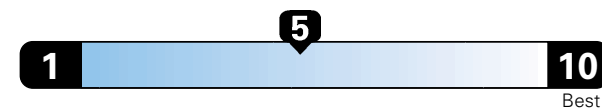

FCA US LLC

Fuel Economy and Environment

Gasoline Vehicle

Fuel Economy These estimates reflect new EPA methods beginning with 2017 models.
24 MPG
combined city/hwy
22 city
28 highway

Small SUV 4WD range from 18 to 37 MPG.
The best vehicle rates 136 MPGe.

4.2 gallons per 100 miles

You spend
\$2,500
in fuel costs
over 5 years
compared to the
average new vehicle.

Annual fuel cost
\$1,900

Fuel Economy & Greenhouse Gas Rating (tailpipe only)

Smog Rating (tailpipe only)